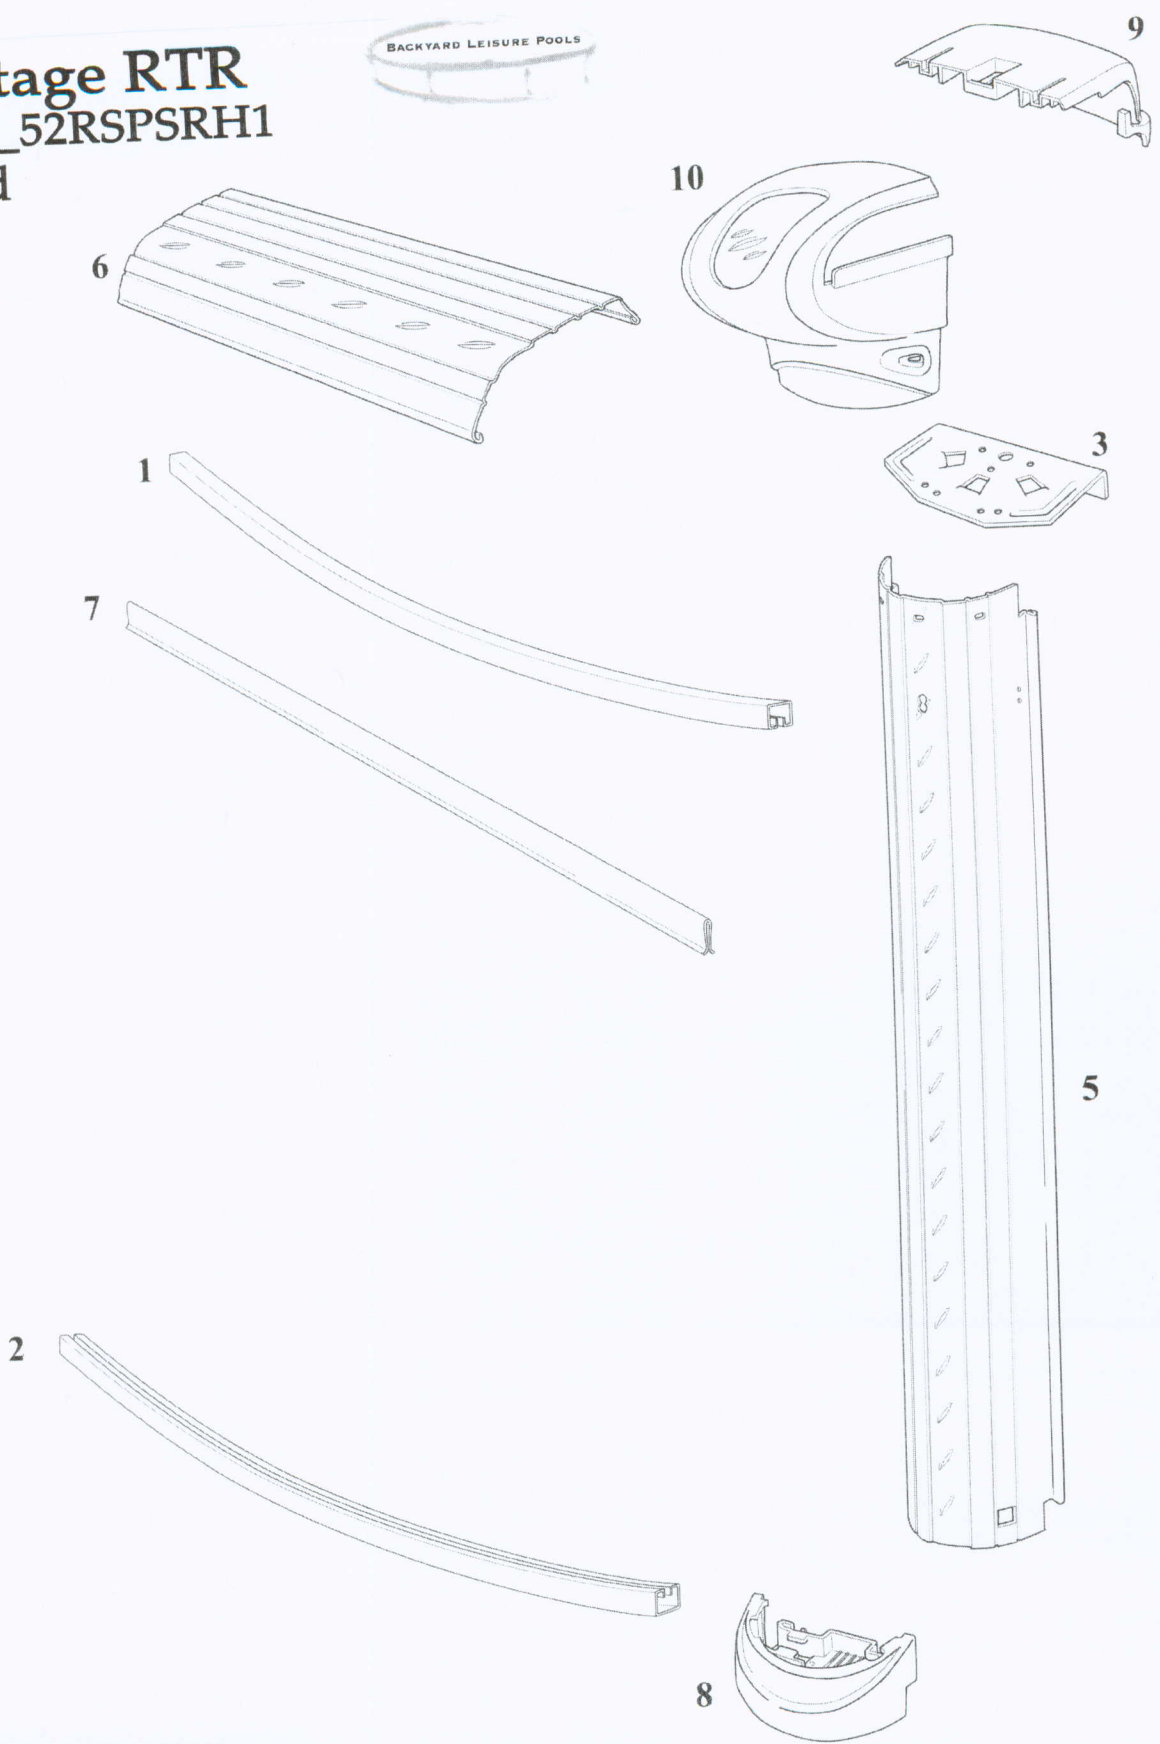

# Paradise Round

**Heritage RTR**  
**PHER\_52RSPSRH1**  
**Round**

Effective: May 2010  
Cancel all previous

Paradise Round - Parts List

updated 10/24/16

No.	Description	Part #	Length	15	18	21	24	27	30	33
<b>Found in Carton Beginning in WVIS52A-WMNXX-XXX</b>										
	Vision Aluminum Wall			1	1	1	1	1	1	1
	Wall Bar 52" (51")	17635		2	2	2	2	2	2	2
<b>Found in Carton Beginning in CXLEGXX-RSRE1</b>										
	Hardware Kit	44-10146		1	1					
		44-10147				1	1			
		44-10148						1		
		44-10149							1	
		44-10150								1
	Safety Envelope	95-0007		1	1	1	1	1	1	1
	Customer DVD	36878		1	1	1	1	1	1	1
6	Top Rail	22774	56-3/16"	10	12	14	16	18	20	22
5	Upright	22759	51-5/8"	10	12	14	16	18	20	22
2	Bottom Track	38737	7'6"R 54-1/8"	10						
		38738	9'0"R 54-1/8"		12					
		38739	10'6"R 54-7/16"			14				
		38740	12'0"R 54-1/8"				16			
		38741	13'6"R 54-1/4"					18		
		38742	15'0"R 54-1/4"						20	
		38743								22
1	Inr Stabilizer crimped end	38502	7'6"R 53 1/4"	11						
		38503	9'0"R 54-1/8"		13					
		38505	10'6"R 54-7/16"			15				
		38506	12'0"R 52-1/4"				18			
		38507	13'6"R 52-7/8"					20		
		38509	15'0"R 51-1/4"						23	
		38510	16'6"R 53-3/8"							24
3	Top Plate 6"	22761		10	12	14	16	18	20	22
7	Plastic Coping	10296		12	14	16	19	21	24	25
10	Top Cap LG half Outer	22732		10	12	14	16	18	20	22
9	Top Cap Sm half Inner	22734		10	12	14	16	18	20	22
8	Boot	22735		10	12	14	16	18	20	22