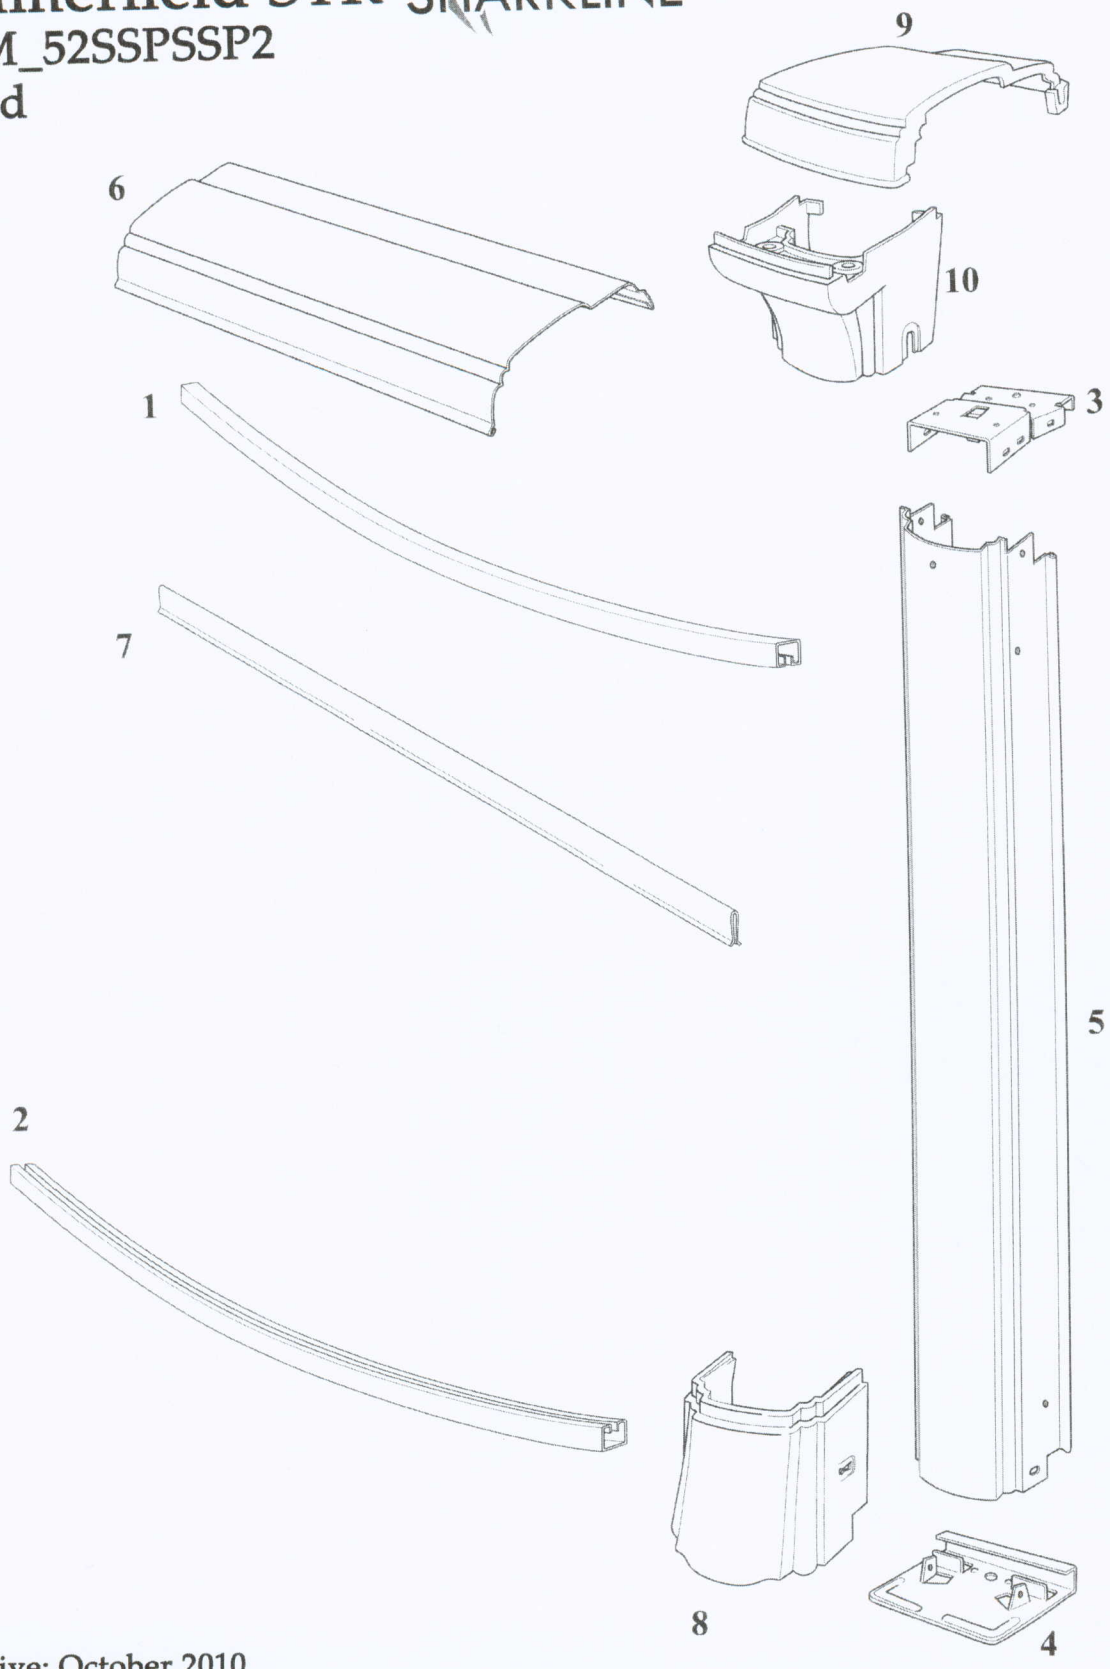

Keywest Round

Summerfield STR SHARKLINE
PSUM_52SSPSSP2
Round

Effective: October 2010
Cancel all previous

Keywest Round - Parts List				updated 10/24/16						
No.	Description	Part #	Length	15	18	21	24	27	30	33
Found in Carton Beginning in WSMG52S-WMAXX-XXX										
	Summit Steel Wall			1	1	1	1	1	1	1
	Wall Bar 52" (51")	17635		4	4	4	4	4	4	4
	Aluminum Access Panel	WGXXG52A								
Found in Carton Beginning in CRSUMTS-XXX										
6	Top Rails	19324	55 13/16"	10	12	14	16	18	20	22
Found in Carton Beginning in CRSUMUS52-XX										
5	Uprights	29290	51 3/16"	10	12	14	16	18	20	22
Found in Carton Beginning in CXSUMXX-PSSP2										
	Hardware Kit	44-10054		1						
		44-10055		1	1					
		44-10057				1				
		44-10062					1	1	1	
		44-10059							1	1
		44-10063								1
	Safety Envelope	95-0007		1	1	1	1	1	1	1
	Customer DVD	36878		1	1	1	1	1	1	1
2	Bottom Track Steel									
	-orange	38737	7'6"R 54-1/8"	10						
	-black	38738	9'0"R 54-7/16"		12					
	-plum	38739	10'6"R			14				
	-dark blue	38740	12'0"R 54-1/8"				16			
	-green	38741	13'6"R 52-7/8"					18		
	-gold	38742	15'0"R 51-1/4"						20	
	-white	38743	54-1/4"							22
1	Inr Stabilizer crimped end	38502	7'6"R 53 1/4"	11						
		38503	9'0"R 54-1/8"		13					
		38505	10'6"R 54-7/16"			15				
		38506	12'0"R 52-1/4"				18			
		38507	13'6"R 52-7/8"					20		
		38509	15'0"R 51-1/4"						23	
		38510	16'6"R 53-3/8"							24
3	Top Plate 5.5"stepped	15614		10	12	14	16	18	20	22
7	Plastic Coping	10296		12	14	16	19	21	24	25
9	Top Cap	19309		10	12	14	16	18	20	22
10	Top Cap CVD support	19310		10	12	14	16	18	20	22
4	Bottom Plate 5"	15444		10	12	14	16	18	20	22
8	Bottom Boot	19312		10	12	14	16	18	20	22