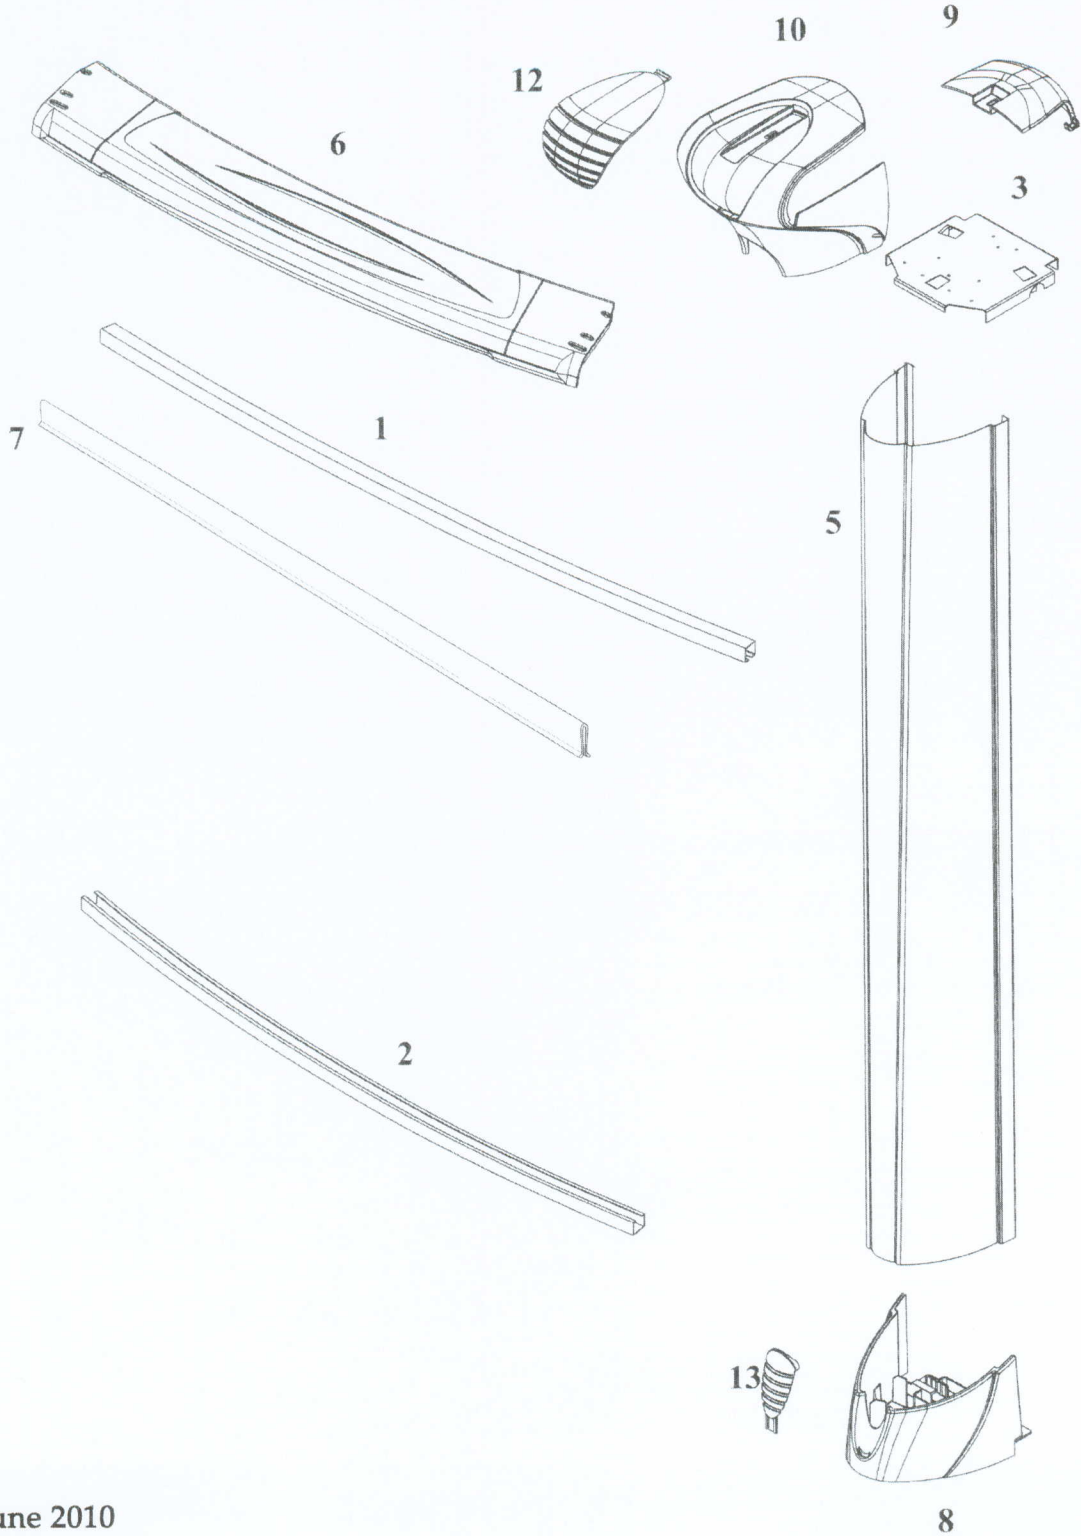

# Diamond Star Round

**Oceanic RTR**  
POCE\*R-54RPRARE1  
Round

Effective: June 2010  
Cancel all previous

# Diamond Star Round - Parts List

updated 10/24/16

No.	Description	Part #	Length	15	18	21	24	27	30	33
<b>Found in Carton Beginning in WLEG54A-WMNXX-XXX</b>										
	Legacy Aluminum Wall			1	1	1	1	1	1	1
	Wall Bar 54" (51")	17636		2	2	2	2	2	2	2
<b>Found in Carton Beginning in CRLEGTR-XXX</b>										
6	Top Rails	22789	56"	10	12	14	16	18	20	22
	Hardware Packet	23152		1						
		23153			1					
		23154				1				
		23155					1	1		
		23156							1	
		23157								1
<b>Found in Carton Beginning in CRLEGUP54-XX</b>										
5	Uprights - Demask	21411	53 13/16"	10	12	14	16	18	20	22
<b>Found in Carton Beginning in CXLEGXX-RSRE1</b>										
	Hardware Kit	44-10050		1						
		44-10065			1	1				
		44-10066					1	1		
		44-10056							1	
		10179								1
	Safety Envelope	95-0007		1	1	1	1	1	1	1
	Customer DVD	36879		1	1	1	1	1	1	1
2	Bottom Track Resin									
	-orange	12312	7'6"R 54-1/4"	10						
	-black	12321	9'0"R 54-1/8"		12					
	-plum	12322	10'6"R			14				
	-dark blue	12323	12'0"R				16			
	-green	12324	13'6"R					18		
	-gold	12325	15'0"R						20	22
1	Inr Stabilizer									
		38502	7'6"R 53 1/4"	11						
		38503	9'0"R 54-1/8"		13					
		38505	10'6"R 54-7/16"			15				
		38506	12'0"R 52-1/4"				18			
		38507	13'6"R 52-7/8"					20		
		38509	15'0"R 51-1/4"						23	
		38510	16'6"R 53-3/8"							24
3	Top Plate 9"	21564		10	12	14	16	18	20	22
7	Plastic Coping	10296		12	14	16	19	21	24	25
10	Top Cap LG half Outer	21378		10	12	14	16	18	20	22
9	Top Cap Sm half Inner	21380		10	12	14	16	18	20	22
8	Boot	21381		10	12	14	16	18	20	22
12	Top Cap Grill	21382		10	12	14	16	18	20	22
13	Boot Cuff Grill	21383		10	12	14	16	18	20	22