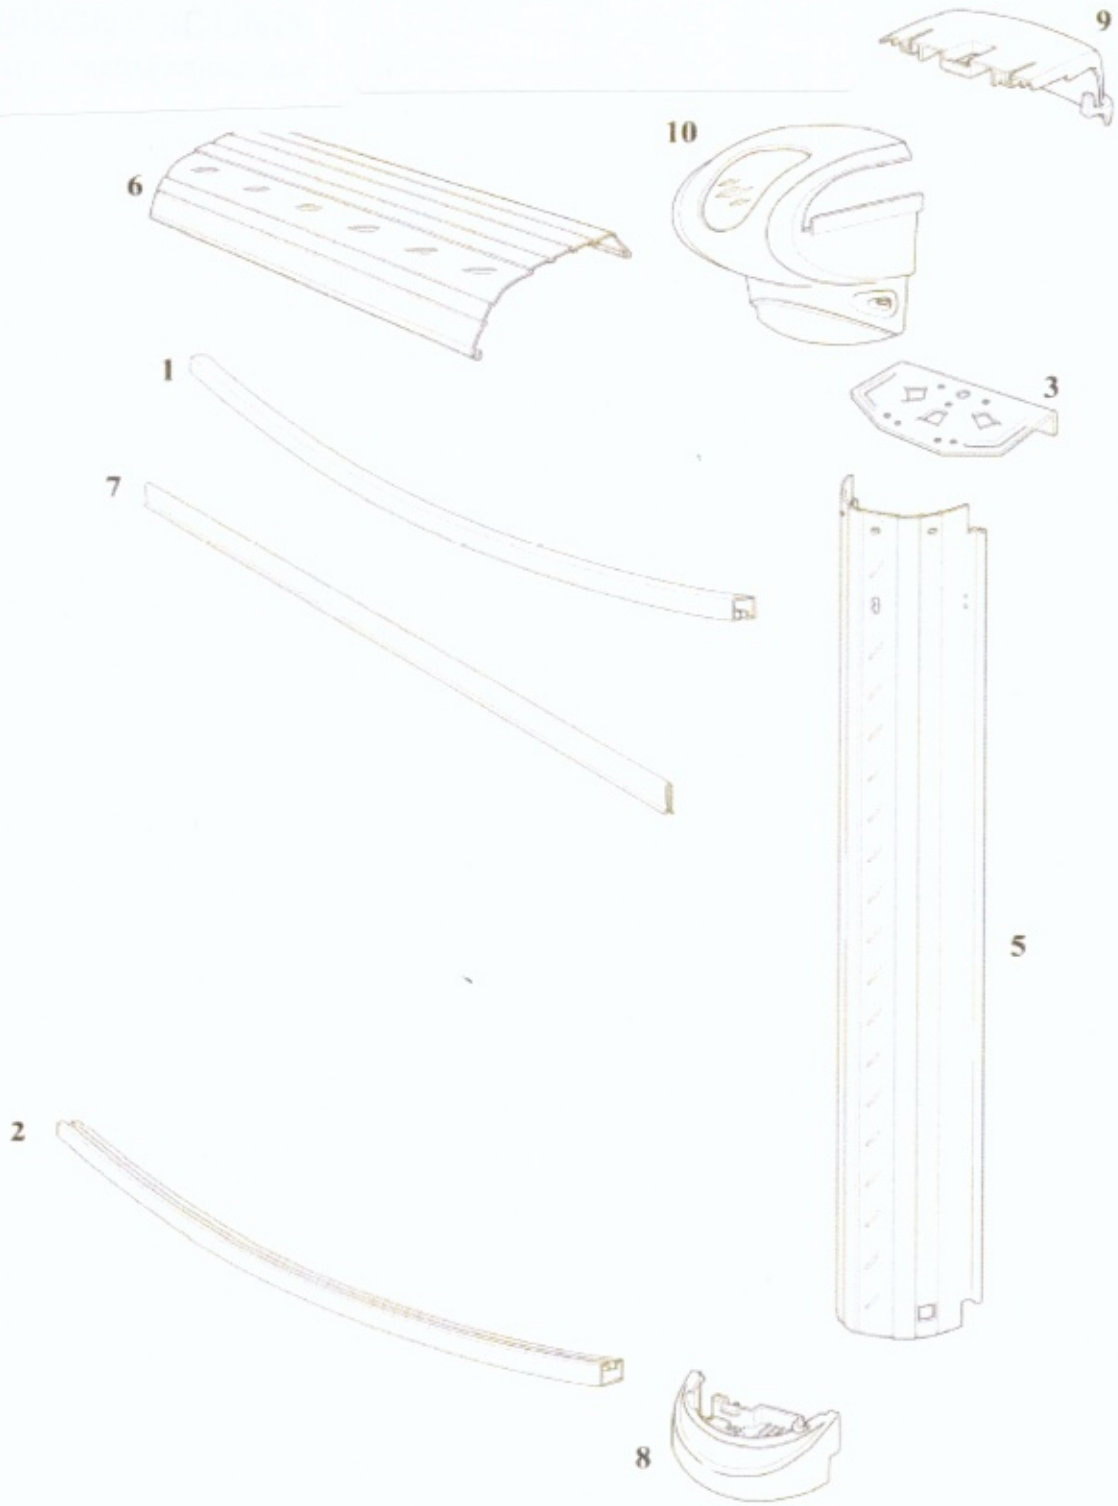

CABO ROUND

WBI Pool Breakout

PSYM-1554RSRARRH2

SYMPHONY ROUND 15 Ft 15-54 RSRARRH2

Features: ROUND
Size: 15 Ft
Depth: 54

10.00

Structure Composition

RESIN - SAND Top Ledges
STEEL - MOCHA METALLIC Uprights
RESIN Bottom Rails
ALUMINUM Stabilizers
RESIN Bottom Plates
RESIN Top Plates

Note: Double click on carton product search key to see content sheet

Qty	Carton Part #	Carton Content Description
1	CRSYM1554-RSRARRH2	CTN: SYM 15-54 CRV-SIDE COMP
1	*** WALL ***	Wall - Depth: 54" Size: 15 Ft

10/1/2021

Content Sheet

CRSYM1554-RSRARRH2 -- CTN: SYM 15-54 CRV-SIDE COMP

Pic #			DESCRIPTION
7	12	10296	PLASTIC COPING SINGLE 48" FOR METAL STAB
1	11	10307	INR STAB SQ ALUM 7'6"R 53-1/4" ORANGE
2	10	12312	BTM RAIL (LX) PRL RESIN 7'6" R CMN 54-1/4" ORANGE
5	10	22045	UR 6" MOCHA 53-5/8" MEL [H2]
10	10	22047	TC 7" CHOCOLATE OUTER HALF CVD [H2]
9	10	22049	TC 7" CHOCOLATE INNER HALF [H2]
8	10	22050	TC 7" CHOCOLATE BOOT [H2]
6	10	22774	TR SAND RESIN CMN 56 3/16" IND/HER
	1	36878	BACKYARD LEISURE CONSUMER DVD
3	10	38908	TOP PLATE 6" RESIN
	1	44-10146	HARDWARE POOL KIT ZY 146
	1	920045	BACKYARD LEISURE WARRANTY TERMS & CONDITIONS
	1	95-0007	ENVELOPES SAFETY COMPLETE
Packaging			
1	97-1357B		CARTON-EMPTY [2XT] ID 58-5/16X20X9-5/8 ETC48 BOT
1	97-1357T		CARTON-EMPTY [2XT] ID 58-5/16X21-1/2X9-3/4 ETC48 TOP