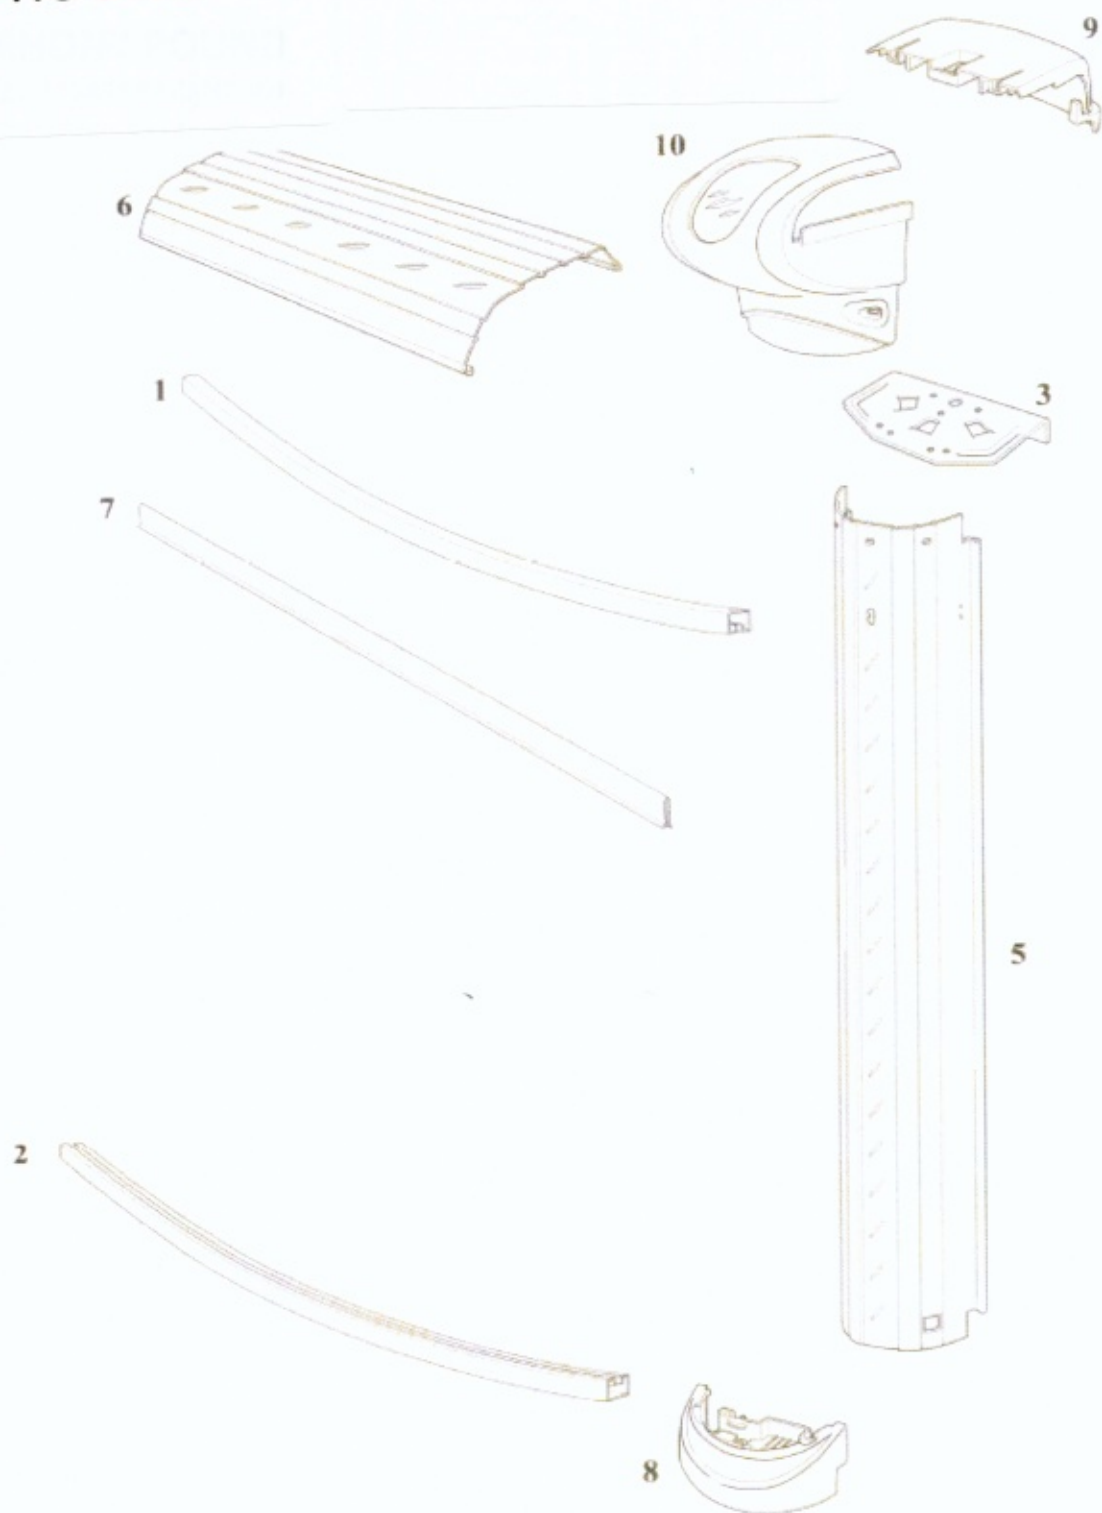

# CABO ROUND

# WBI Pool Breakout

**PSYM-1854RSRARRH2**

SYMPHONY ROUND 18 Ft 18-54 RSRARRH2

Features: ROUND  
Size: 18 Ft  
Depth: 54

10.00

Structure Composition

RESIN - SAND Top Ledges  
STEEL - MOCHA METALLIC Uprights  
RESIN Bottom Rails  
ALUMINUM Stabilizers  
RESIN Bottom Plates  
RESIN Top Plates

*Note: Double click on carton product search key to see content sheet*

Qty	Carton Part #	Carton Content Description
1	CRSYM1854-RSRARRH2	CTN: SYM 18-54 CRV-SIDE COMP
1	*** WALL ***	Wall - Depth: 54" Size: 18 Ft