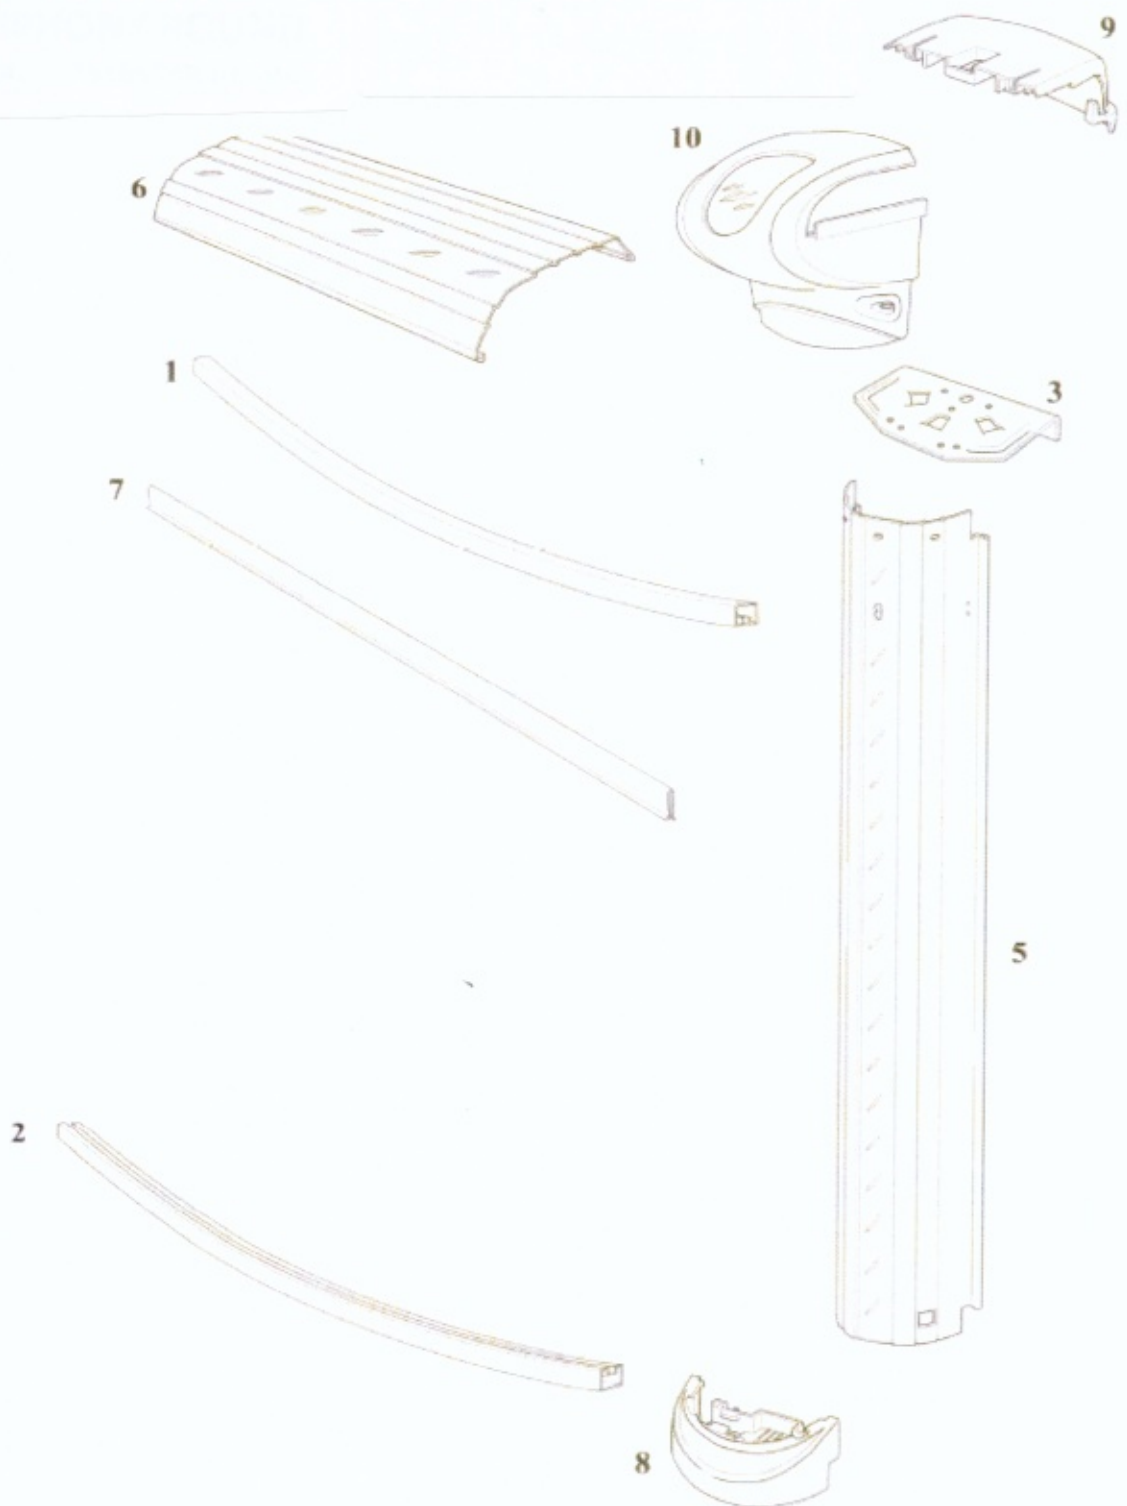

# CABO ROUND

# WBI Pool Breakout

**PSYM-2154RSRARRH2**

SYMPHONY ROUND 21 Ft 21-54 RSRARRH2

**Features:** ROUND  
Size: 21 Ft  
Depth: 54

10.00

**Structure Composition**

RESIN - SAND Top Ledges  
STEEL - MOCHA METALLIC Uprights  
RESIN Bottom Rails  
ALUMINUM Stabilizers  
RESIN Bottom Plates  
RESIN Top Plates

*Note: Double click on carton product search key to see content sheet*

Qty	Carton Part #	Carton Content Description
1	CRSYM2154-RSRARRH2	CTN: SYM 21-54 CRV-SIDE COMP
1	*** WALL ***	Wall - Depth: 54" Size: 21 Ft