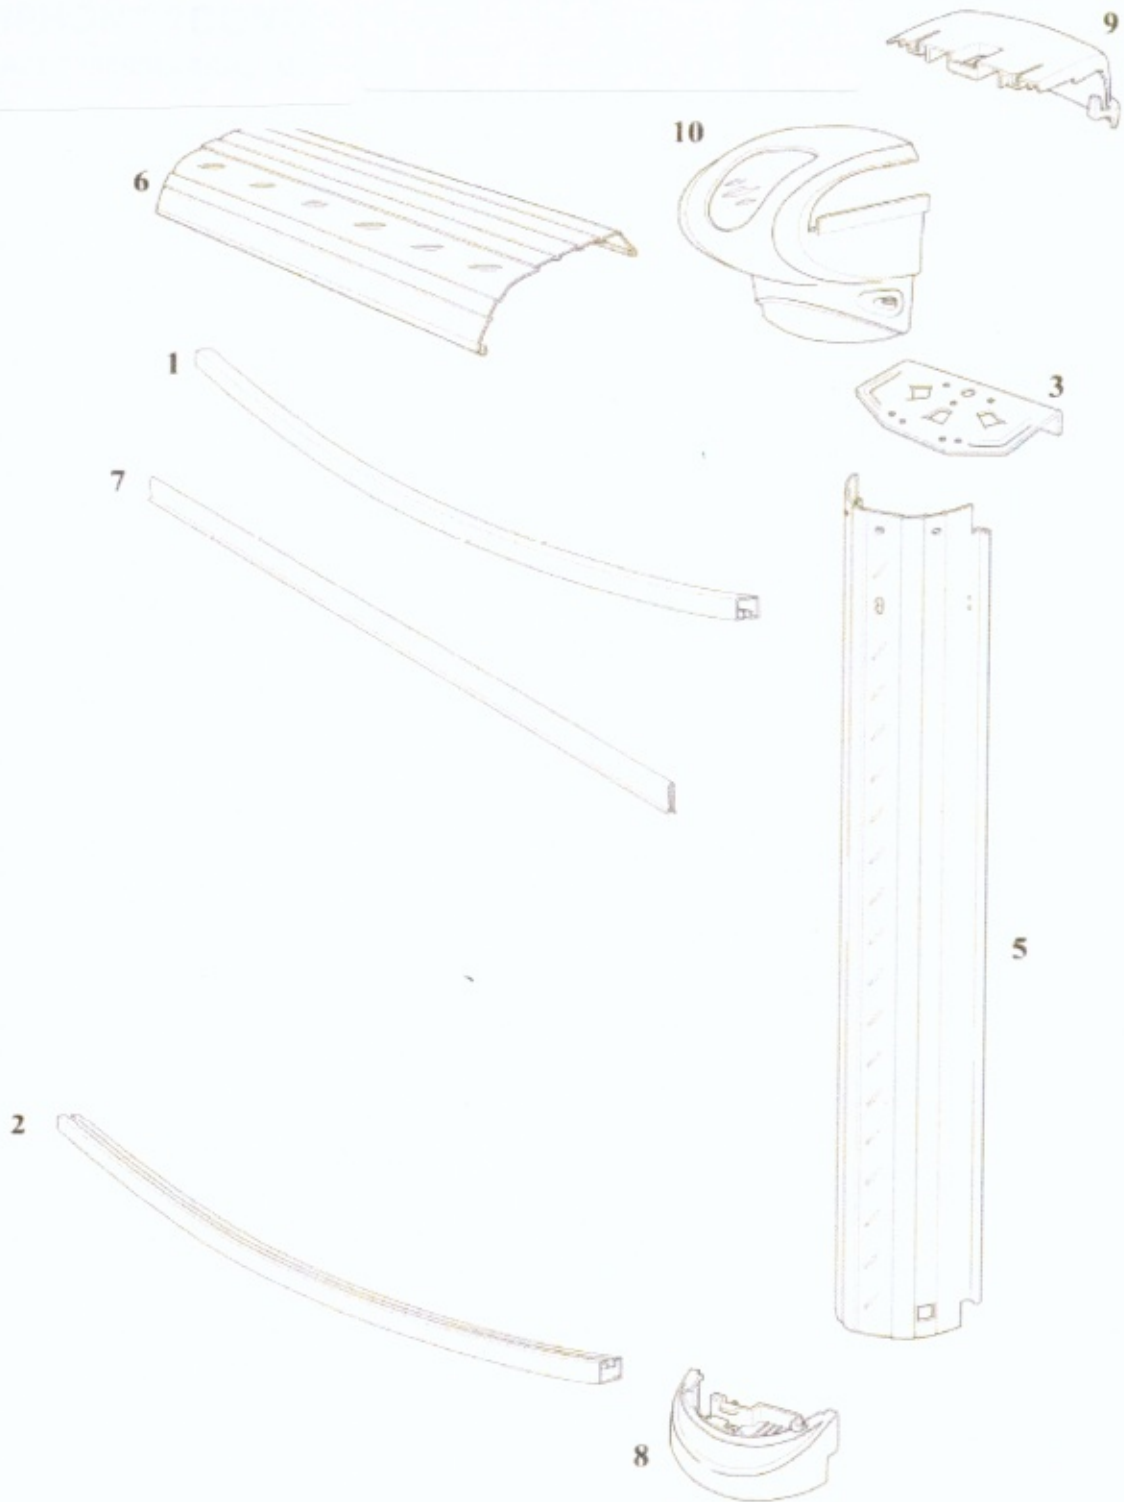

# CABO ROUND

# WBI Pool Breakout

**PSYM-2454RSRARRH2**

SYMPHONY ROUND 24 Ft 24-54 RSRARRH2

**Features:** ROUND  
Size: 24 Ft  
Depth: 54

10.00

**Structure Composition**

RESIN - SAND Top Ledges  
STEEL - MOCHA METALLIC Uprights  
RESIN Bottom Rails  
ALUMINUM Stabilizers  
RESIN Bottom Plates  
RESIN Top Plates

*Note: Double click on carton product search key to see content sheet*

Qty	Carton Part #	Carton Content Description
1	CRSYM2454-RSRARRH2	CTN: SYM 24-54 CRV-SIDE COMP
1	*** WALL ***	Wall - Depth: 54" Size: 24 Ft