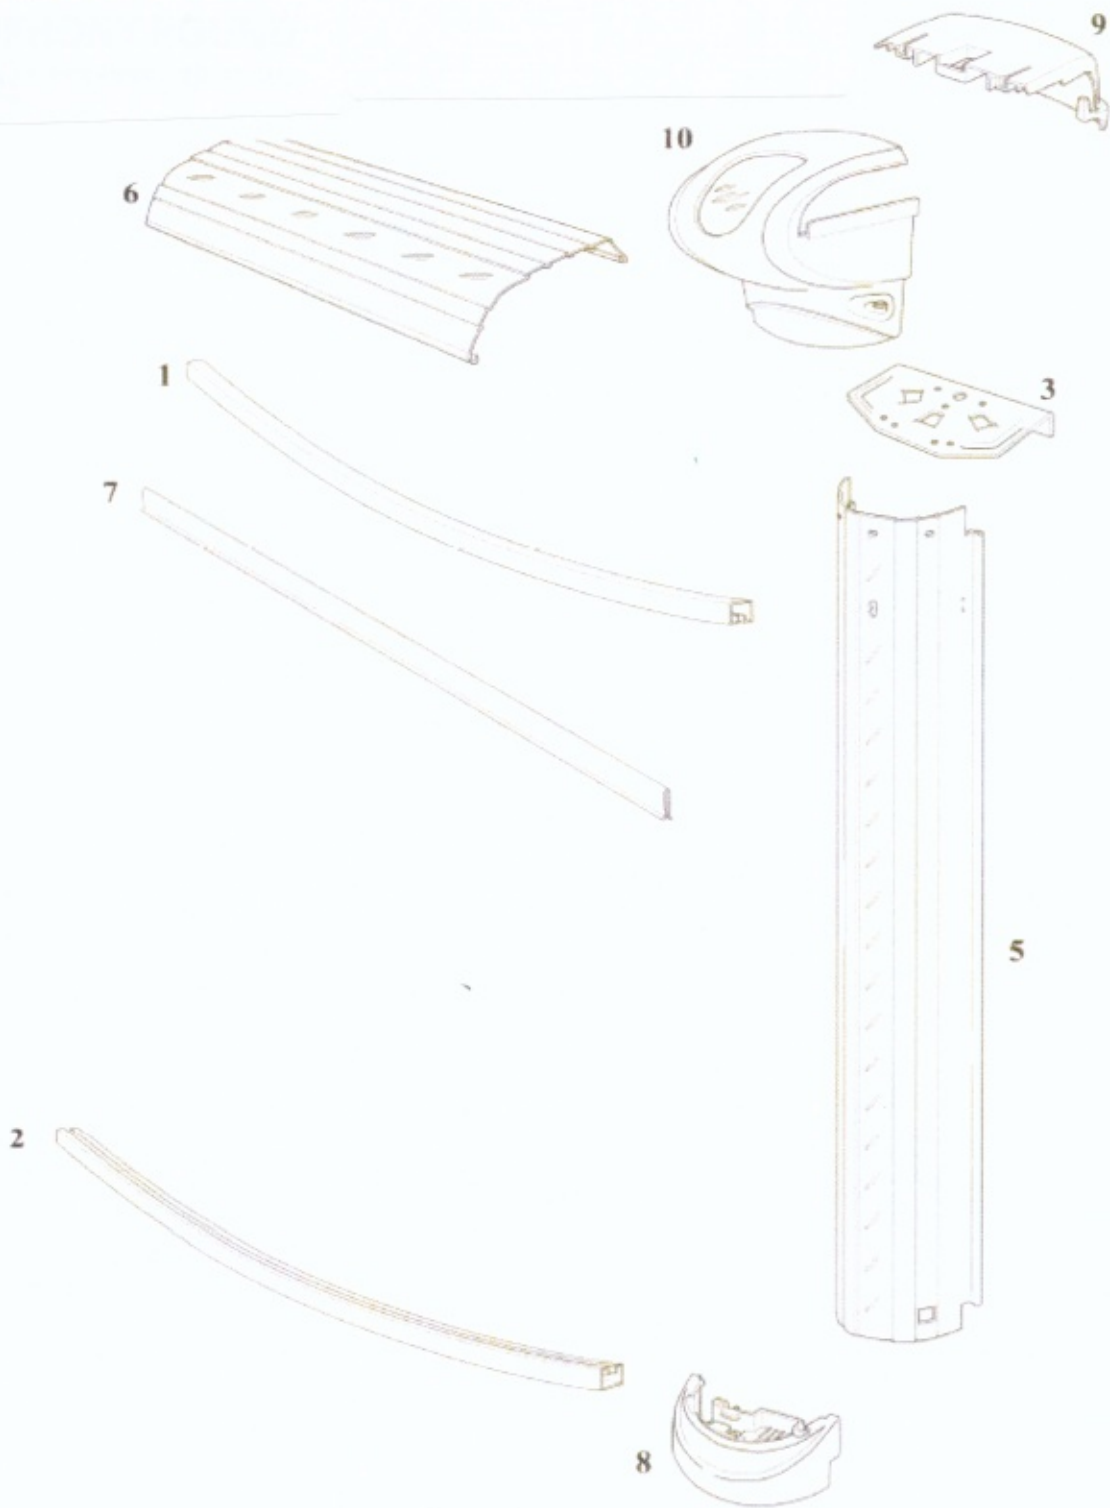

CABO ROUND

WBI Pool Breakout

PSYM-2754RSRARRH2

SYMPHONY ROUND 27 Ft 27-54 RSRARRH2

Features: ROUND
Size: 27 Ft
Depth: 54

10.00

Structure Composition

RESIN - SAND Top Ledges
STEEL - MOCHA METALLIC Uprights
RESIN Bottom Rails
ALUMINUM Stabilizers
RESIN Bottom Plates
RESIN Top Plates

Note: Double click on carton product search key to see content sheet

Qty	Carton Part #	Carton Content Description
1	CRSYM2754-RSRARRH2	CTN: SYM 27-54 CRV-SIDE COMP
1	*** WALL ***	Wall - Depth: 54" Size: 27 Ft

10/1/2021

Content Sheet

CRSYM2754-RSRARRH2 -- CTN: SYM 27-54 CRV-SIDE COMP

Pic #			DESCRIPTION
7	21	10296	PLASTIC COPING SINGLE 48" FOR METAL STAB
2	18	12324	BTM RAIL (LX) PRL RESIN 13'6" R CMN 54-1/4" FLOU GREEN
1	20	20163	INR STAB SQ ALUM CMN 13'6"R 52-7/8" FLOUR GREEN
5	18	22045	UR 6" MOCHA 53-5/8" MEL [H2]
10	18	22047	TC 7" CHOCOLATE OUTER HALF CVD [H2]
9	18	22049	TC 7" CHOCOLATE INNER HALF [H2]
8	18	22050	TC 7" CHOCOLATE BOOT [H2]
6	18	22774	TR SAND RESIN CMN 56 3/16" IND/HER
	1	36878	BACKYARD LEISURE CONSUMER DVD
3	18	38908	TOP PLATE 6" RESIN
	1	44-10149	HARDWARE POOL KIT ZY 149
	1	920045	BACKYARD LEISURE WARRANTY TERMS & CONDITIONS
	1	95-0007	ENVELOPES SAFETY COMPLETE
Packaging			
1	97-1357B		CARTON-EMPTY [2XT] ID 58-5/16X20X9-5/8 ETC48 BOT
1	97-1357T		CARTON-EMPTY [2XT] ID 58-5/16X21-1/2X9-3/4 ETC48 TOP
2	97-1365		CARTON-SCORED SHEET [2XXT] 78-1/2 X19-3/4X13-1/2 ETC 48