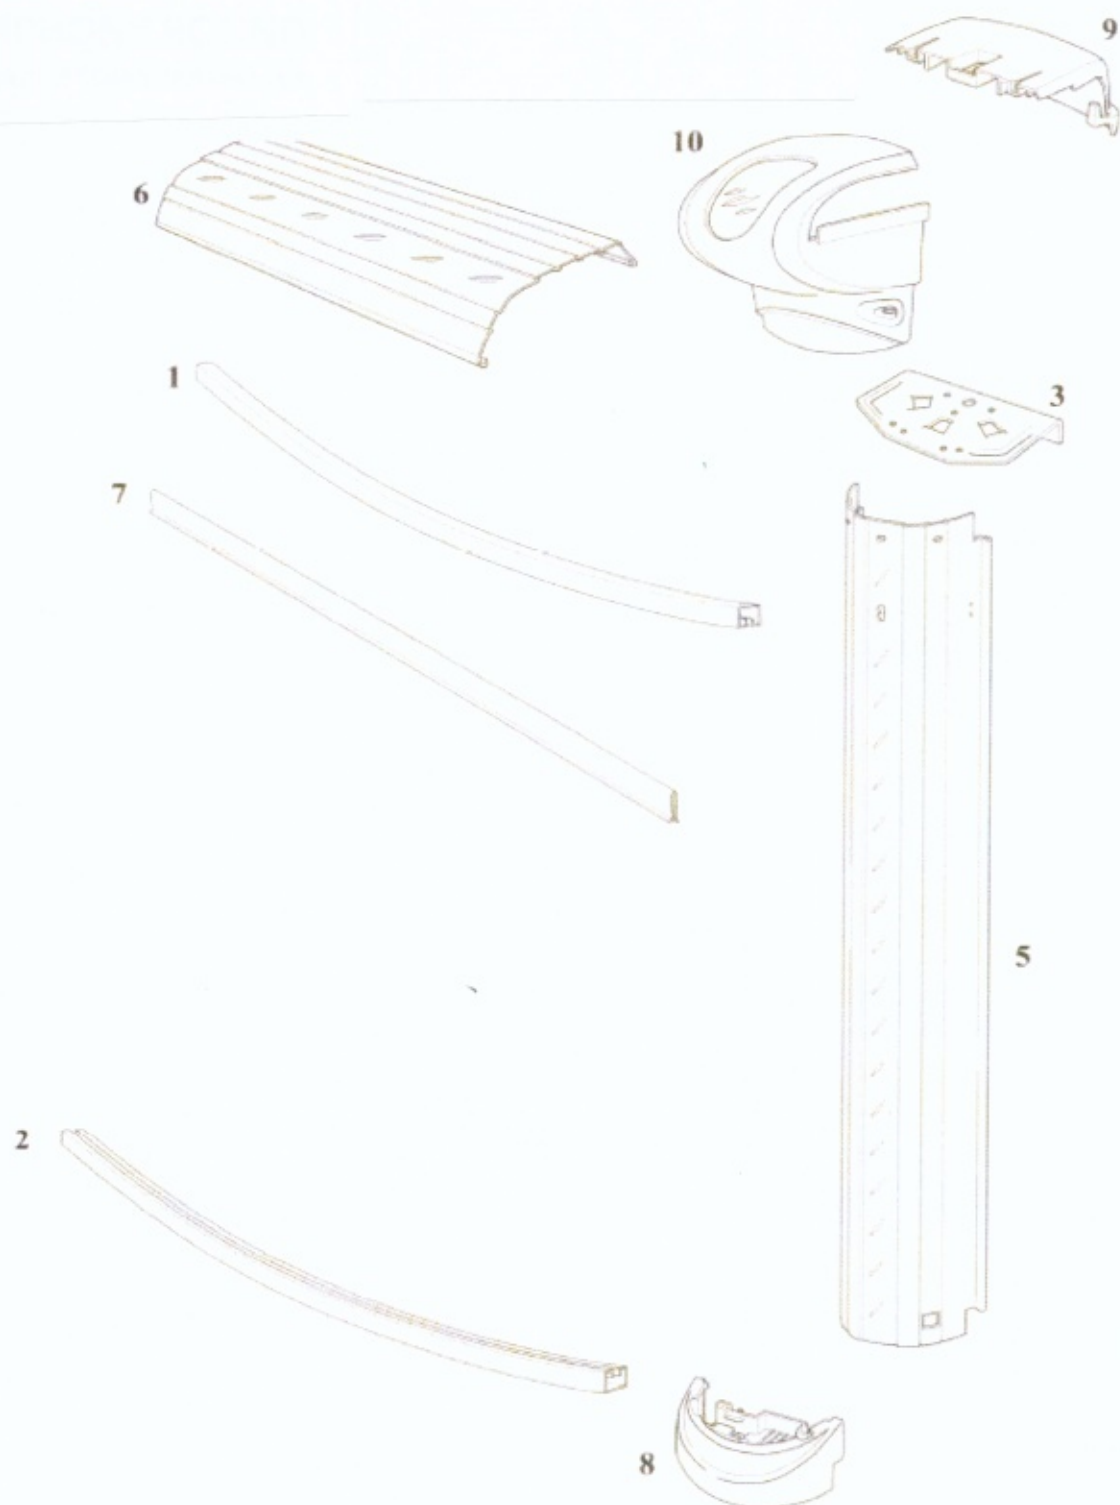

CABO ROUND

WBI Pool Breakout

PSYM-3354RSRARRH2

SYMPHONY ROUND 33 Ft 33-54 RSRARRH2

Features: ROUND
Size: 33 Ft
Depth: 54

10.00

Structure Composition

RESIN - SAND Top Ledges
STEEL - MOCHA METALLIC Uprights
RESIN Bottom Rails
ALUMINUM Stabilizers
RESIN Bottom Plates
RESIN Top Plates

Note: Double click on carton product search key to see content sheet

Qty	Carton Part #	Carton Content Description
1	CRSYM3354-RSRARRH2	CTN: SYM 33-54 CRV-SIDE COMP
1	*** WALL ***	Wall - Depth: 54" Size: 33 Ft

10/1/2021

Content Sheet

CRSYM3354-RSRARRH2 -- CTN: SYM 33-54 CRV-SIDE COMP

Pic#			DESCRIPTION
7	25	10296	PLASTIC COPING SINGLE 48" FOR METAL STAB
1	24	12269	INR STAB SQ ALUM 16'6"R 53-3/8" WHITE
2	22	12326	BTM RAIL (LX) PRL RESIN 16'6" R CMN 54-1/4" WHITE
5	22	22045	UR 6" MOCHA 53-5/8" MEL [H2]
10	22	22047	TC 7" CHOCOLATE OUTER HALF CVD [H2]
9	22	22049	TC 7" CHOCOLATE INNER HALF [H2]
8	22	22050	TC 7" CHOCOLATE BOOT [H2]
6	22	22774	TR SAND RESIN CMN 56 3/16" IND/HER
	1	36878	BACKYARD LEISURE CONSUMER DVD
3	22	38908	TOP PLATE 6" RESIN
	1	44-10151	HARDWARE POOL KIT ZY 151
	1	920045	BACKYARD LEISURE WARRANTY TERMS & CONDITIONS
	1	95-0007	ENVELOPES SAFETY COMPLETE
Packaging			
1	97-1357B		CARTON-EMPTY [2XT] ID 58-5/16X20X9-5/8 ETC48 BOT
1	97-1357T		CARTON-EMPTY [2XT] ID 58-5/16X21-1/2X9-3/4 ETC48 TOP
2	97-1366		CARTON-SCORED SHEET [2XXT] 78-1/2 X19-3/4X15-1/2 ETC 48