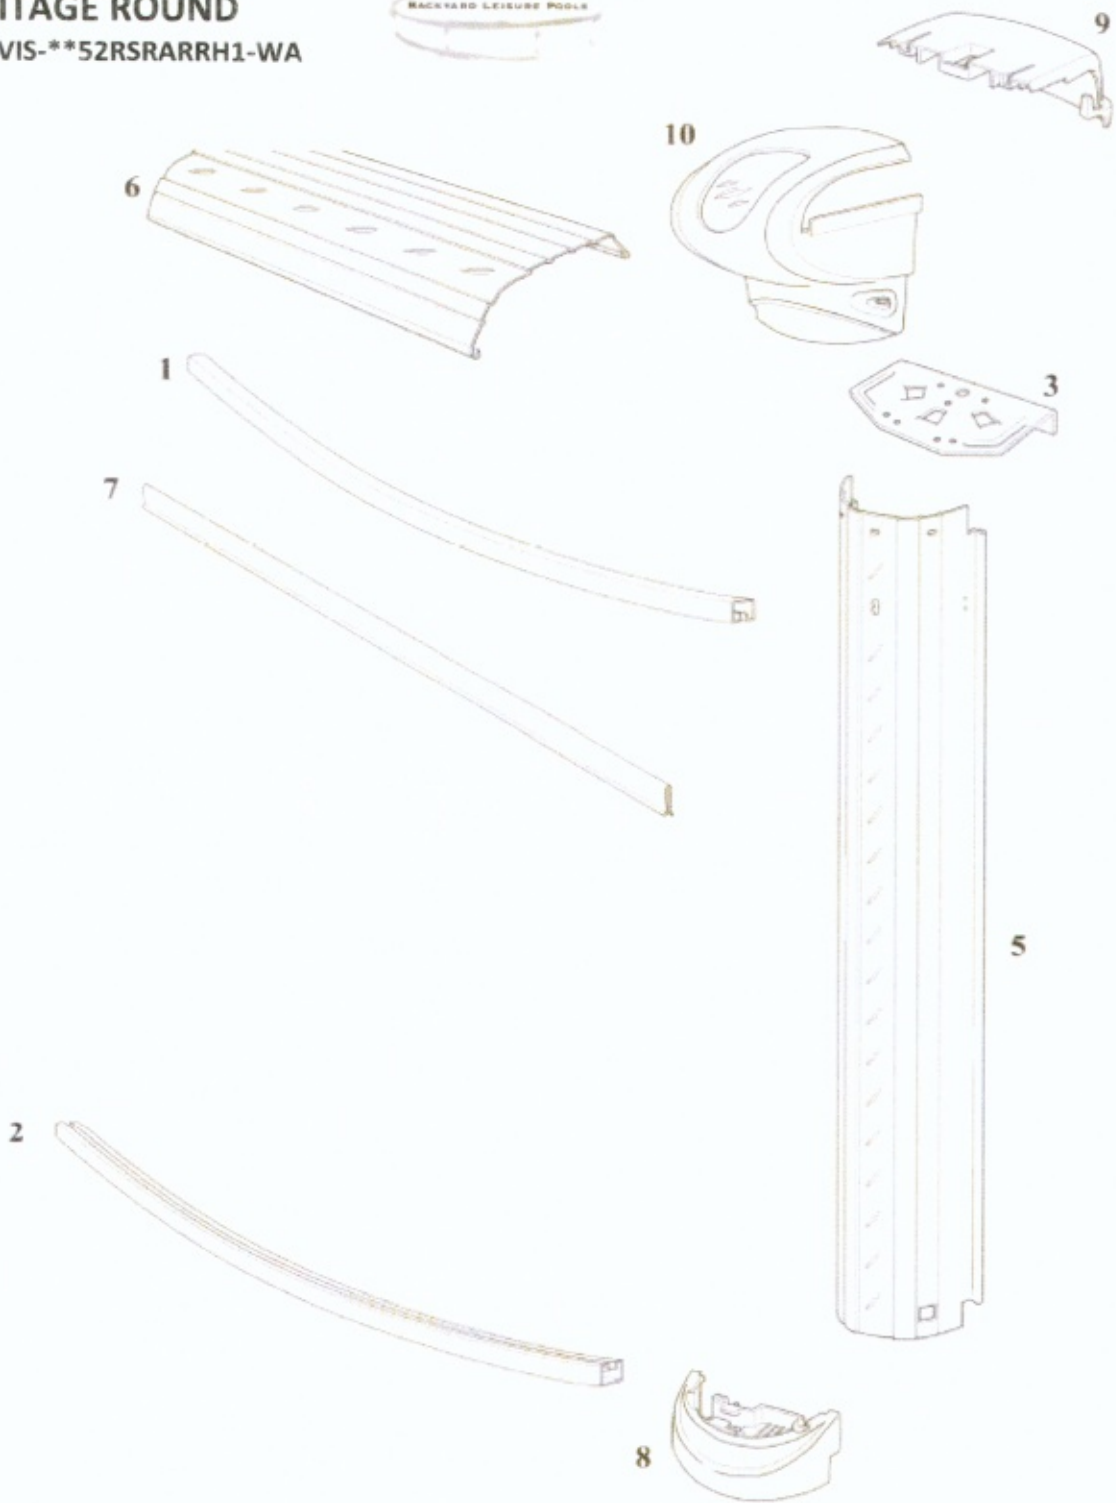

HERITAGE ROUND

PHERVIS-**52RSRARRH1-WA

WBI Pool Breakout

PHER-1552RSRARRH1

HERITAGE ROUND 15 Ft 15-52 RSRARRH1

Features: ROUND
Size: 15 Ft
Depth: 52

10.00

Structure Composition

7" RESIN - SAND Top Ledges
STEEL - SAND Uprights
RESIN Bottom Rails
ALUMINUM Stabilizers
RESIN Bottom Plates
RESIN Top Plates

Note: Double click on carton product search key to see content sheet

Qty	Carton Part #	Carton Content Description
1	CRHER1552-RSRARRH1	CTN: HER 15-52 CRV-SIDE COMP
1	*** WALL ***	Wall - Depth: 52" Size: 15 Ft

9/14/2022

Content Sheet

CRHER1552-RSRARRH1 -- CTN: HER 15-52 CRV-SIDE COMP

Pic#			DESCRIPTION
7	12	10296	PLASTIC COPING SINGLE 48" FOR METAL STAB
1	11	10307	INR STAB SQ ALUM 7'6"R 53-1/4" ORANGE
2	10	12312	BTM RAIL (LX) PRL RESIN 7'6" R CMN 54-1/4" ORANGE
10	10	22732	TC 7" CHAMPAGNE OUTER HALF CVD [H1]
9	10	22734	TC 7" CHAMPAGNE INNER HALF [H1]
8	10	22735	TC 7" CHAMPAGNE BOOT [H1]
5	10	22759	UR 6" SAND TXT 51 5/8" IND/HER
6	10	22774	TR 7" SAND RESIN CMN 56-3/16" IND/HER
	1	36878	BACKYARD LEISURE CONSUMER DVD
3	10	38908	TOP PLATE 6" RESIN
	1	44-10152	HARDWARE POOL KIT SS 152
	1	920045	BACKYARD LEISURE WARRANTY TERMS & CONDITIONS
	1	95-0007	ENVELOPES SAFETY COMPLETE
Packaging			
1	97-1357B		CARTON-EMPTY [2XT] ID 58-1/16X20X9-5/8 ECT48 BOT
1	97-1357T		CARTON-EMPTY [2XT] ID 58-5/16X21-1/2X9-3/4 ECT48 TOP
2	97-1364		CARTON-SCORED SHEET [2XT] 78-1/2 X19-3/4X11-1/2 ECT48