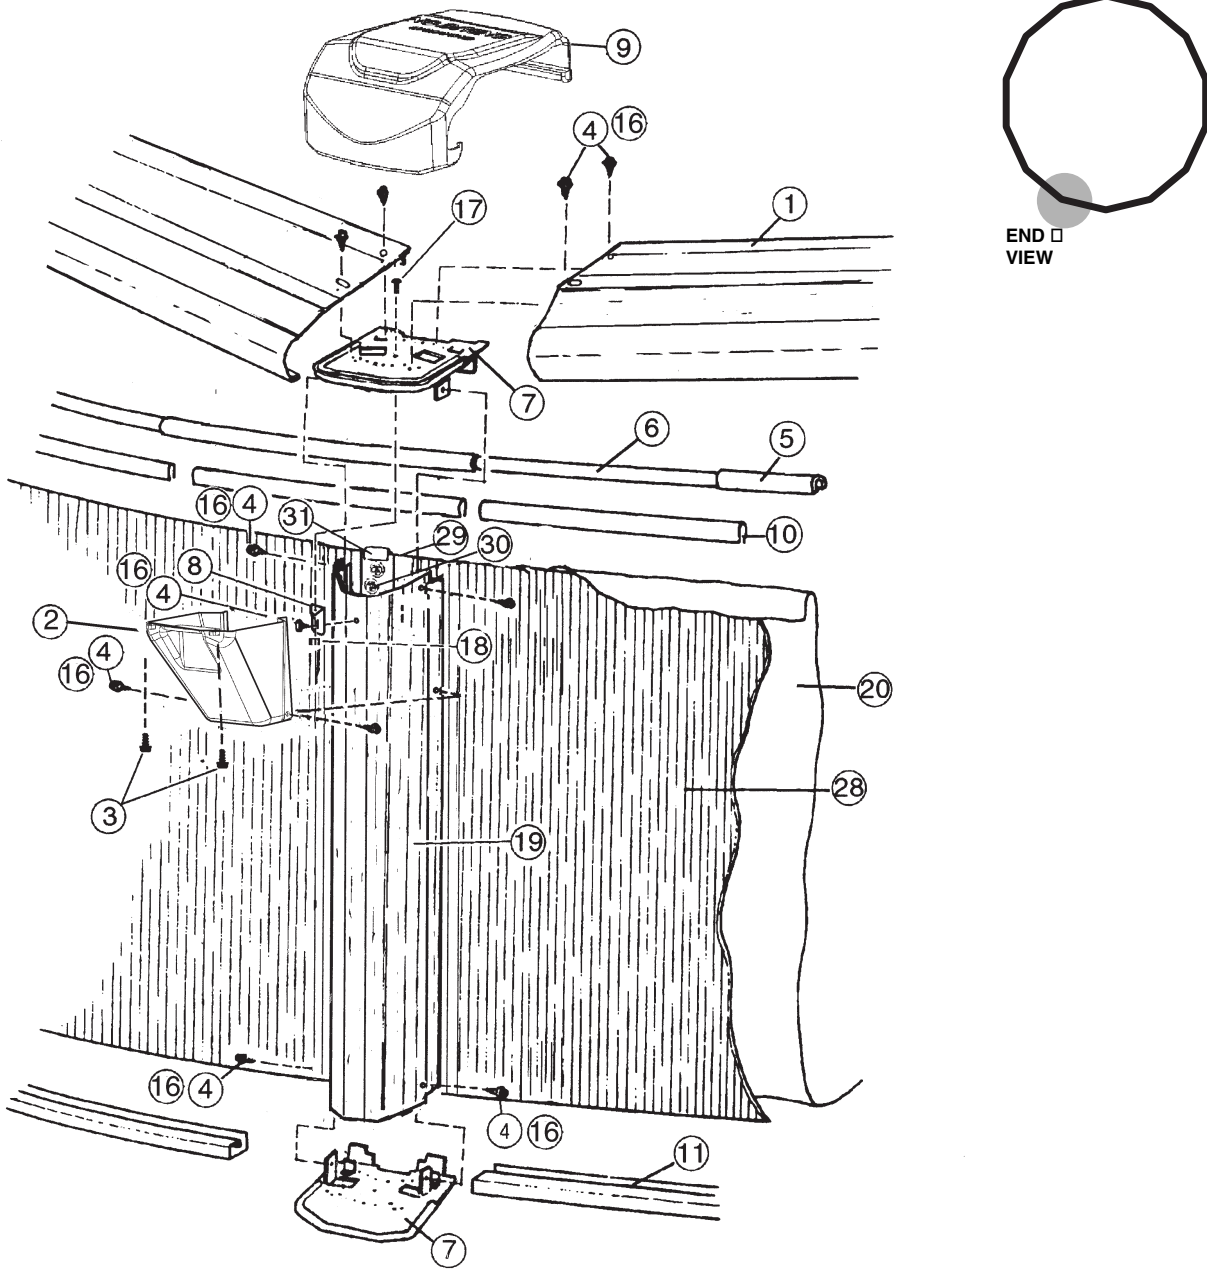

EXPLODED PARTS VIEW

Important! Above-ground pools are designed for swimming and wading only. Do not Dive or Jump! Misuse of your pool may result in crippling injury and/or other dangers to life and health. Do not use slides, diving boards, or any other platform or object which can be used for improper pool entry. Use only an above-ground swimming pool ladder or entry system to enter or exit your pool. Never attempt to swim or reach behind ladders or any other pool entry system. It is the pool owner's responsibility to secure the pool against unauthorized, unsupervised or unintentional entry. It is also the pool owner's responsibility to warn all pool users of the hazards of diving into shallow water: paralyzing injury may result. Always obey all safety rules. Remember, pool safety is everybody's responsibility.

Safety decals and caution information provided with your pool have been endorsed by the U.S. Consumer Product Safety Commission. It is mandatory that the pool owner and installer follow the installation and use directions for all provided safety signs and decals. Juveniles must be supervised at all times by a responsible adult as directed by the USCPSC.

Change of Design: The manufacturer (HII) expressly reserves the right to change or modify the design and construction of any product in due course of their manufacturing procedures, without incurring any obligation to furnish or install such changes or modifications on products previously or subsequently sold.