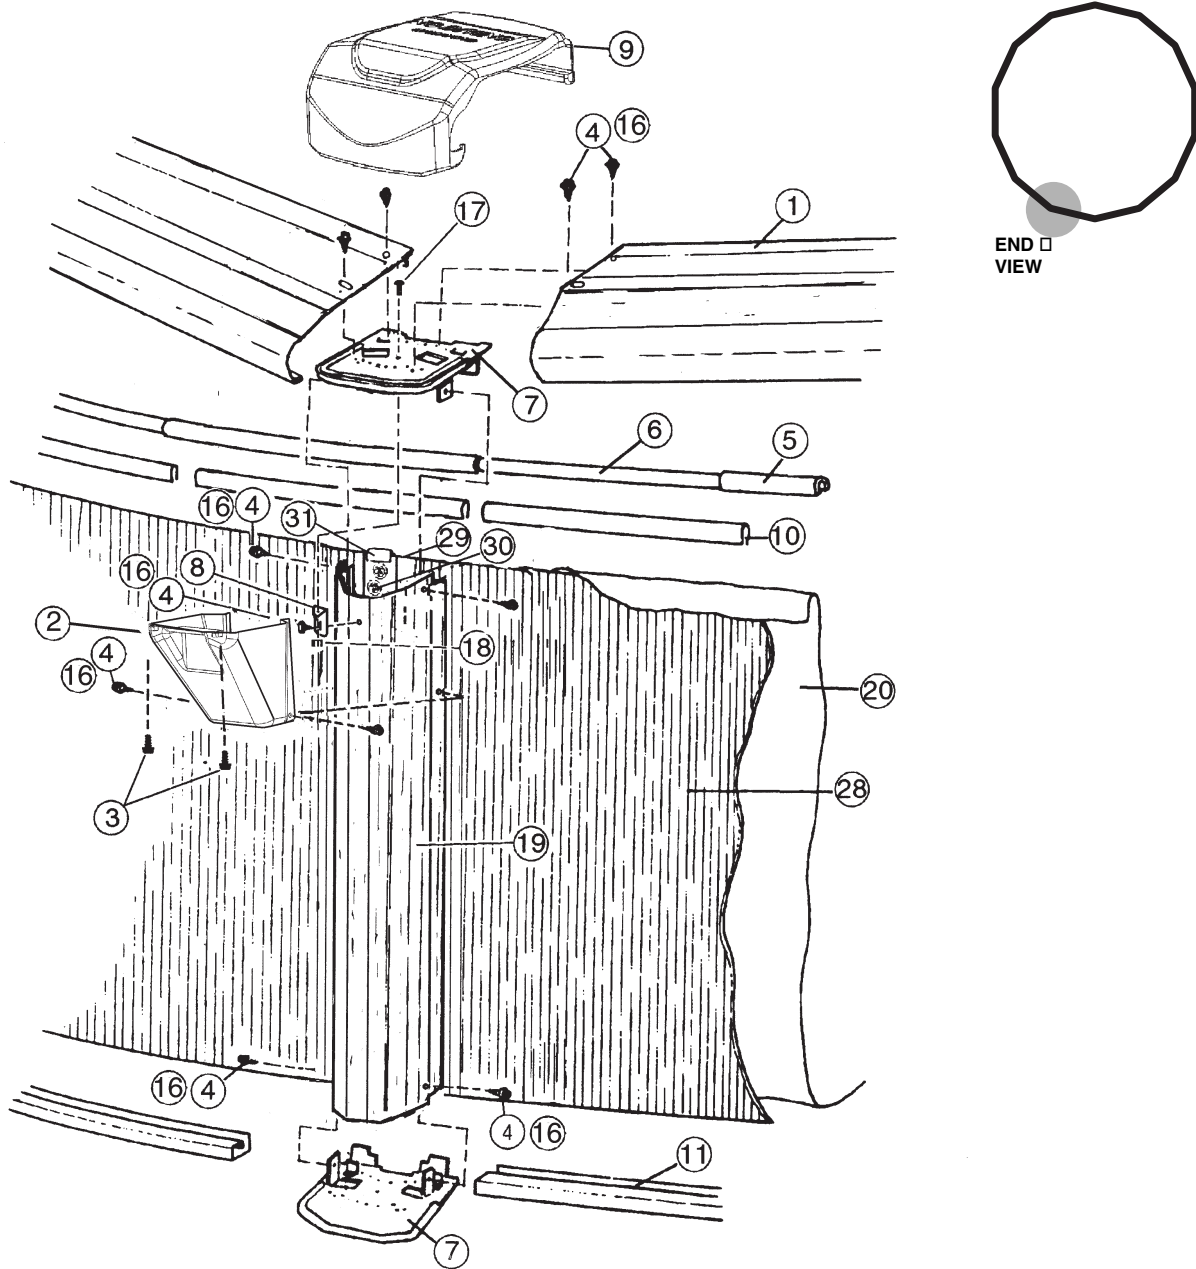

EXPLODED PARTS VIEW

Important! Above-ground pools are designed for swimming and wading only. Do not Dive or Jump! Misuse of your pool may result in crippling injury and/or other dangers to life and health. Do not use slides, diving boards, or any other platform or object which can be used for improper pool entry. Use only an above-ground swimming pool ladder or entry system to enter or exit your pool. Never attempt to swim or reach behind ladders or any other pool entry system. It is the pool owner's responsibility to secure the pool against unauthorized, unsupervised or unintentional entry. It is also the pool owner's responsibility to warn all pool users of the hazards of diving into shallow water: paralyzing injury may result. Always obey all safety rules. Remember, pool safety is everybody's responsibility.

Safety decals and caution information provided with your pool have been endorsed by the U.S. Consumer Product Safety Commission. It is mandatory that the pool owner and installer follow the installation and use directions for all provided safety signs and decals. Juveniles must be supervised at all times by a responsible adult as directed by the USCPSC.

Change of Design: The manufacturer (Hill) expressly reserves the right to change or modify the design and construction of any product in due course of their manufacturing procedures, without incurring any obligation to furnish or install such changes or modifications on products previously or subsequently sold.