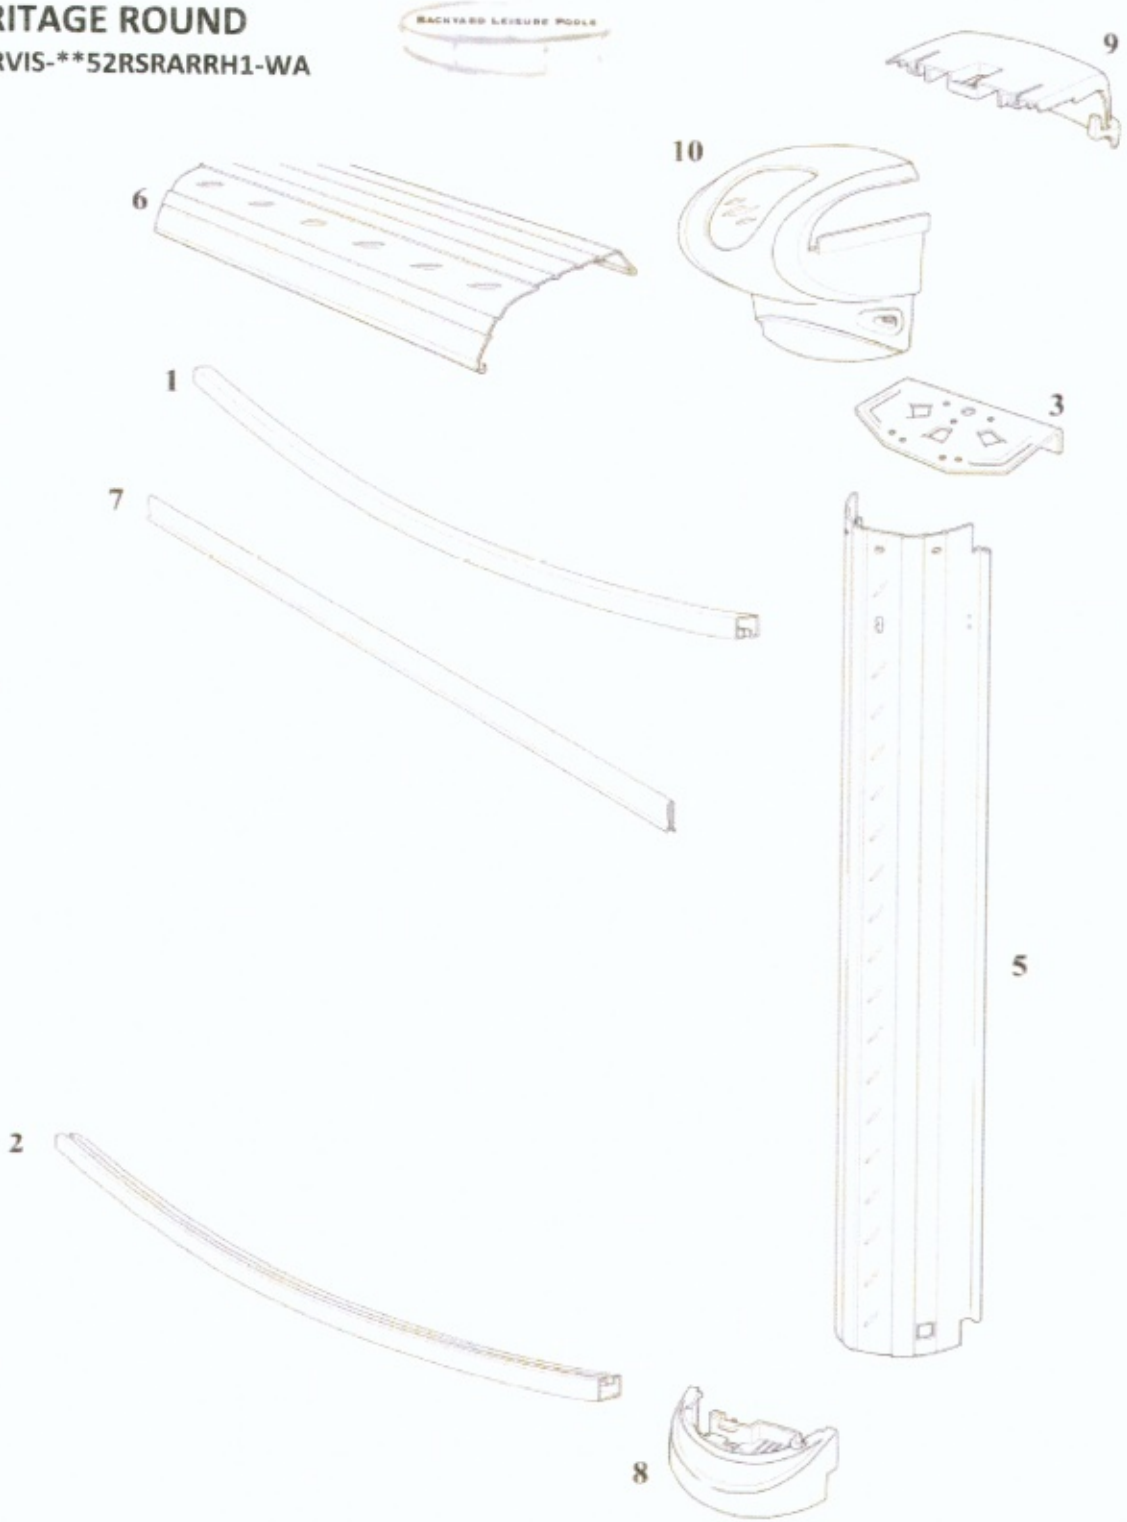

HERITAGE ROUND

PHERVIS-**52RSRARRH1-WA

WBI Pool Breakout

PHER-1852RSRARRH1

HERITAGE ROUND 18 Ft 18-52 RSRARRH1

Features: ROUND
Size: 18 Ft
Depth: 52

10.00

Structure Composition

7" RESIN - SAND Top Ledges
STEEL - SAND Uprights
RESIN Bottom Rails
ALUMINUM Stabilizers
RESIN Bottom Plates
RESIN Top Plates

Note: Double click on carton product search key to see content sheet

Qty	Carton Part #	Carton Content Description
1	CRHER1852-RSRARRH1	CTN: HER 18-52 CRV-SIDE COMP
1	*** WALL ***	Wall - Depth: 52" Size: 18 Ft

9/14/2022

Content Sheet

CRHER1852-RSRARRH1 -- CTN: HER 18-52 CRV-SIDE COMP

Pic #			DESCRIPTION
7	14	10296	PLASTIC COPING SINGLE 48" FOR METAL STAB
1	13	10308	INR STAB SQ ALUM 9'0"R 54-1/8" BLACK
2	12	12321	BTM RAIL (LX) PRL RESIN 9'0" R CMN 54-1/4" BLACK
10	12	22732	TC 7" CHAMPAGNE OUTER HALF CVD [H1]
9	12	22734	TC 7" CHAMPAGNE INNER HALF [H1]
8	12	22735	TC 7" CHAMPAGNE BOOT [H1]
5	12	22759	UR 6" SAND TXT 51 5/8" IND/HER
6	12	22774	TR 7" SAND RESIN CMN 56-3/16" IND/HER
	1	36878	BACKYARD LEISURE CONSUMER DVD
3	12	38908	TOP PLATE 6" RESIN
	1	44-10152	HARDWARE POOL KIT SS 152
	1	920045	BACKYARD LEISURE WARRANTY TERMS & CONDITIONS
	1	95-0007	ENVELOPES SAFETY COMPLETE
Packaging			
1	97-1357B		CARTON-EMPTY [2XT] ID 58-1/16X20X9-5/8 ECT48 BOT
1	97-1357T		CARTON-EMPTY [2XT] ID 58-5/16X21-1/2X9-3/4 ECT48 TOP
2	97-1364		CARTON-SCORED SHEET [2XT] 78-1/2 X19-3/4X11-1/2 ECT48