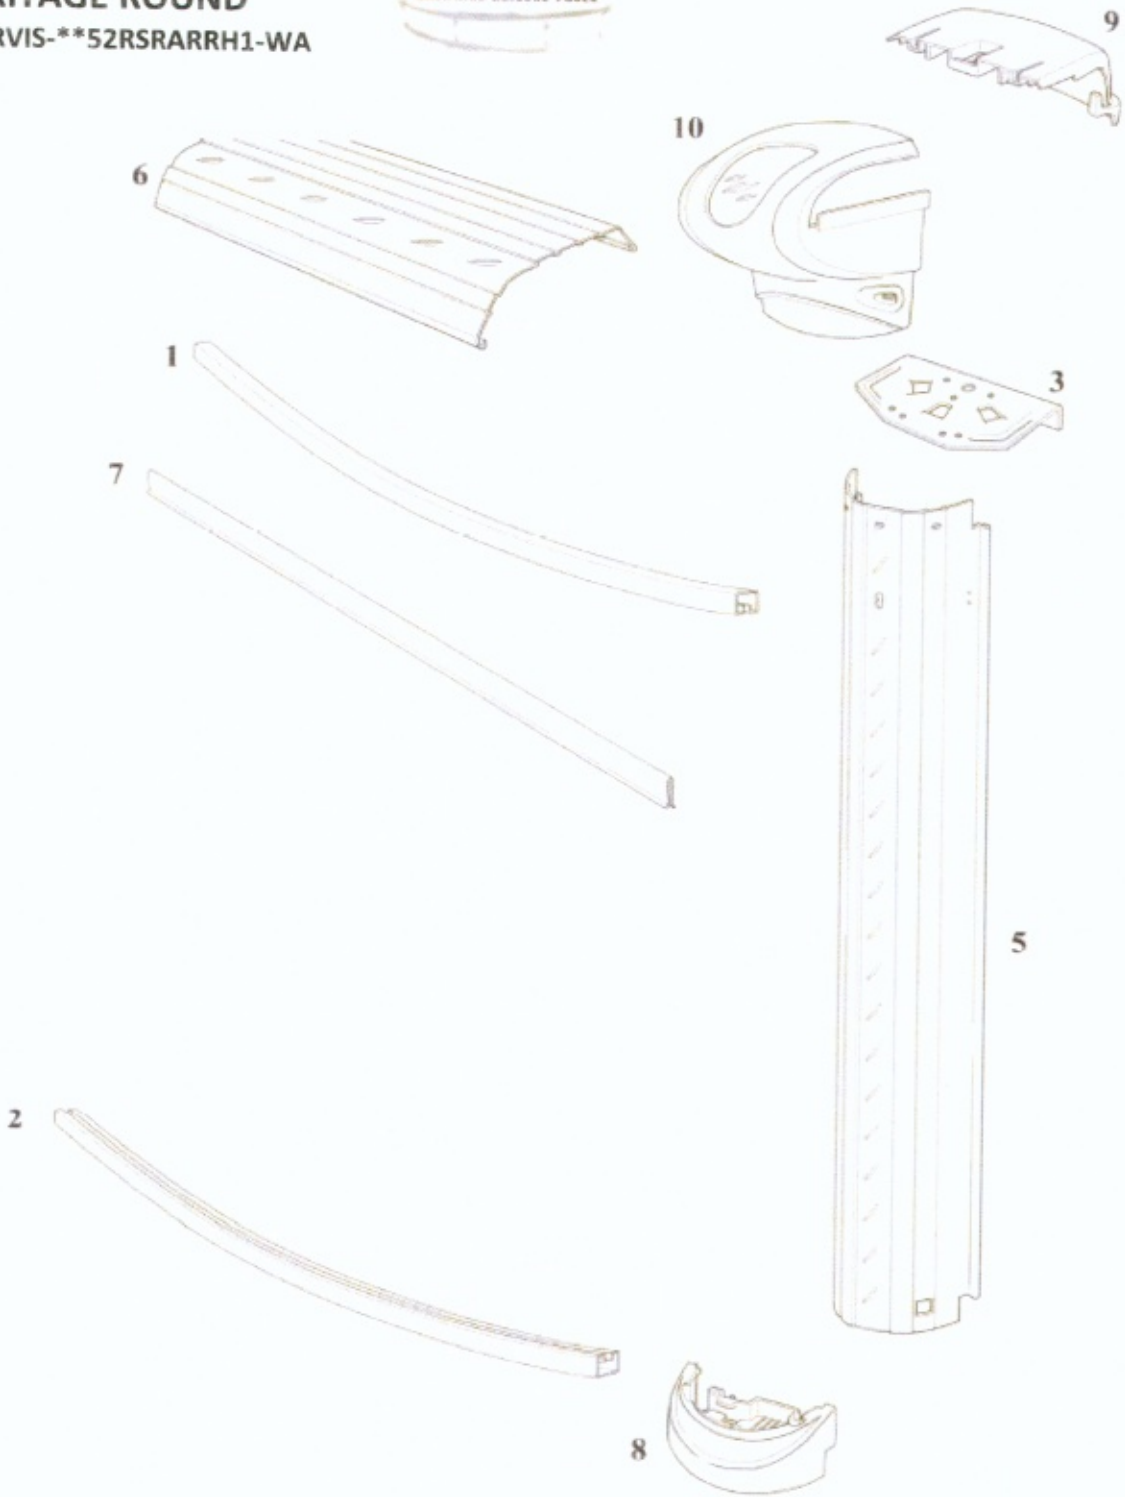

HERITAGE ROUND

PHERVIS-**52RSRARRH1-WA

WBI Pool Breakout

PHER-2152RSRARRH1

HERITAGE ROUND 21 Ft 21-52 RSRARRH1

Features: ROUND
Size: 21 Ft
Depth: 52

10.00

Structure Composition

7" RESIN - SAND Top Ledges
STEEL - SAND Uprights
RESIN Bottom Rails
ALUMINUM Stabilizers
RESIN Bottom Plates
RESIN Top Plates

Note: Double click on carton product search key to see content sheet

Qty	Carton Part #	Carton Content Description
1	CRHER2152-RSRARRH1	CTN: HER 21-52 CRV-SIDE COMP
1	*** WALL ***	Wall - Depth: 52" Size: 21 Ft

9/14/2022

Content Sheet

CRHER2152-RSRARRH1 -- CTN: HER 21-52 CRV-SIDE COMP

P.C.#			DESCRIPTION
7	16	10296	PLASTIC COPING SINGLE 48" FOR METAL STAB
2	14	12322	BTM RAIL (LX) PRL RESIN 10'6" R CMN 54-1/4" PLUM
1	15	12903	INR STAB SQ ALUM 10'6"R 54-7/16" PLUM
10	14	22732	TC 7" CHAMPAGNE OUTER HALF CVD [H1]
9	14	22734	TC 7" CHAMPAGNE INNER HALF [H1]
8	14	22735	TC 7" CHAMPAGNE BOOT [H1]
5	14	22759	UR 6" SAND TXT 51 5/8" IND/HER
6	14	22774	TR 7" SAND RESIN CMN 56-3/16" IND/HER
	1	36878	BACKYARD LEISURE CONSUMER DVD
3	14	38908	TOP PLATE 6" RESIN
	1	44-10153	HARDWARE POOL KIT SS 153
	1	920045	BACKYARD LEISURE WARRANTY TERMS & CONDITIONS
	1	95-0007	ENVELOPES SAFETY COMPLETE
Packaging			
1	97-1357B		CARTON-EMPTY [2XT] ID 58-1/16X20X9-5/8 ECT48 BOT
1	97-1357T		CARTON-EMPTY [2XT] ID 58-5/16X21-1/2X9-3/4 ECT48 TOP
2	97-1365		CARTON-SCORED SHEET [2XXT] 78-1/2 X19-3/4X13-1/2 ECT48