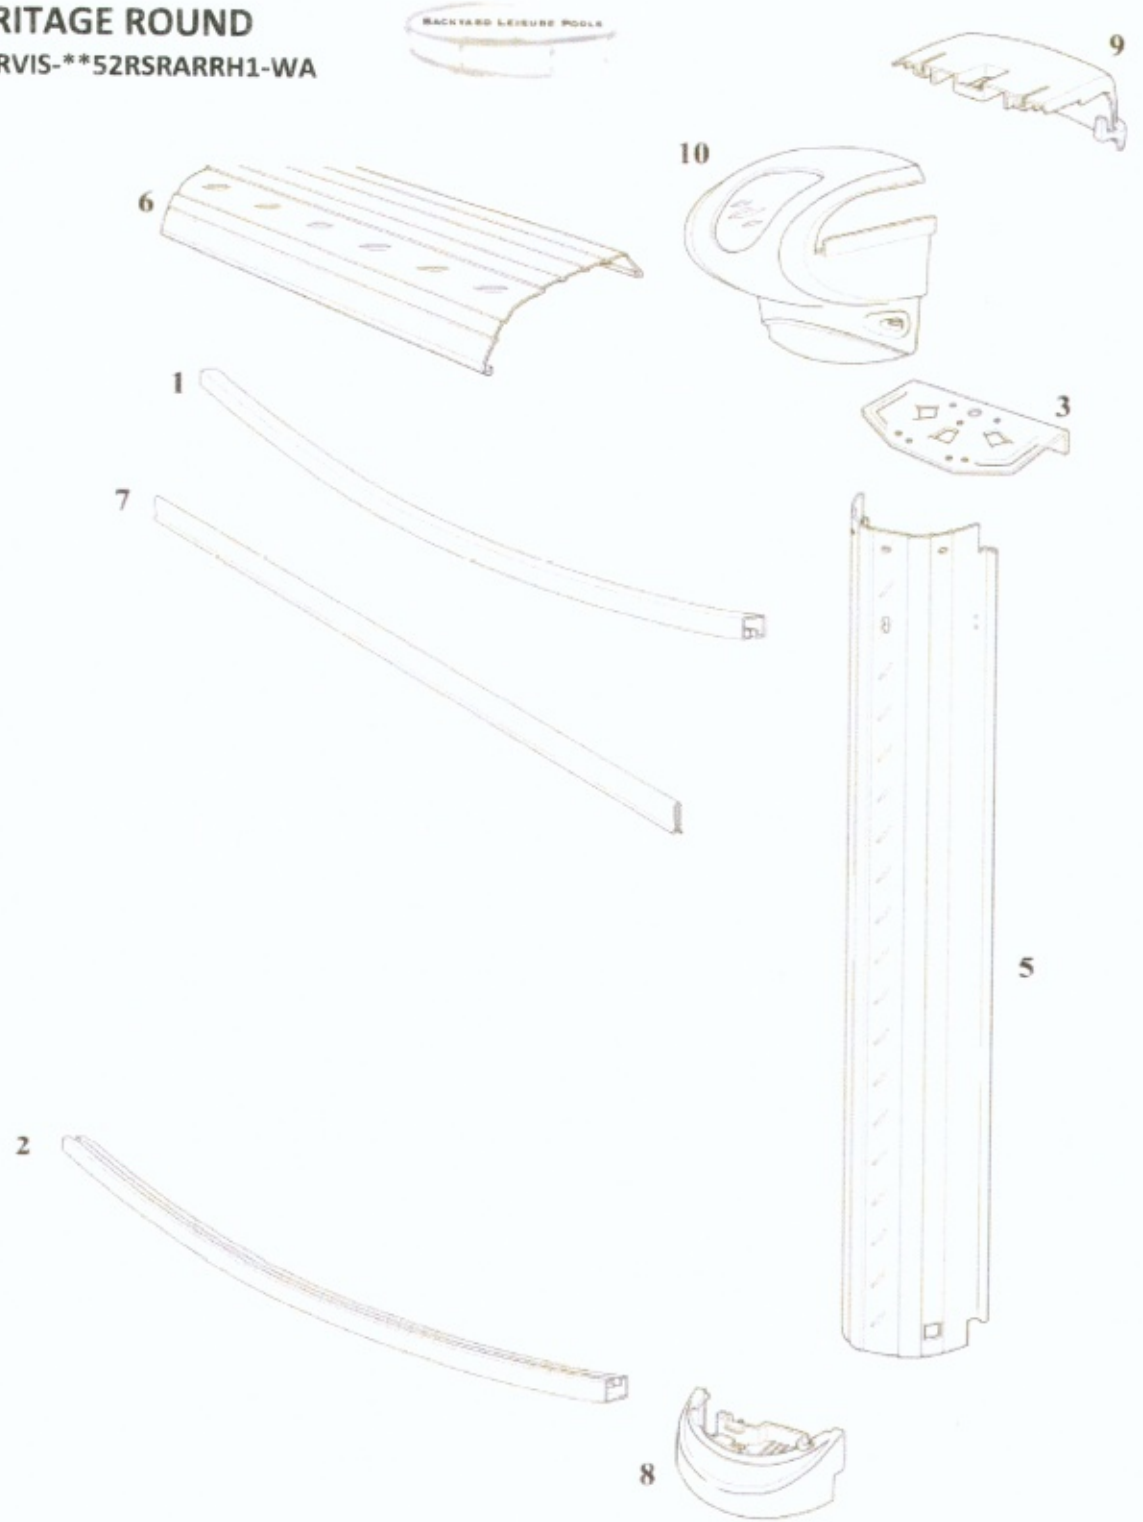

# WBI Pool Breakout

**PHER-2452RSRARRH1**

HERITAGE ROUND 24 Ft 24-52 RSRARRH1

Features: ROUND  
Size: 24 Ft  
Depth: 52

10.00

Structure Composition

7" RESIN - SAND Top Ledges  
STEEL - SAND Uprights  
RESIN Bottom Rails  
ALUMINUM Stabilizers  
RESIN Bottom Plates  
RESIN Top Plates

*Note: Double click on carton product search key to see content sheet*

Qty	Carton Part #	Carton Content Description
1	CRHER2452-RSRARRH1	CTN: HER 24-52 CRV-SIDE COMP
1	*** WALL ***	Wall - Depth: 52" Size: 24 Ft

9/14/2022

**Content Sheet**

**CRHER2452-RSRARRH1 -- CTN: HER 24-52 CRV-SIDE COMP**

<i>Profit</i>				DESCRIPTION
7	19	10296		PLASTIC COPING SINGLE 48" FOR METAL STAB
1	18	10310		INR STAB SQ ALUM 12'0"R 52-1/4" DARK BLUE
2	16	12323		BTM RAIL (LX) PRL RESIN 12'0" R CMN 54-1/4" DARK BLUE
10	16	22732		TC 7" CHAMPAGNE OUTER HALF CVD [H1]
9	16	22734		TC 7" CHAMPAGNE INNER HALF [H1]
8	16	22735		TC 7" CHAMPAGNE BOOT [H1]
5	16	22759		UR 6" SAND TXT 51 5/8" IND/HER
6	16	22774		TR 7" SAND RESIN CMN 56-3/16" IND/HER
	1	36878		BACKYARD LEISURE CONSUMER DVD
3	16	38908		TOP PLATE 6" RESIN
	1	44-10154		HARDWARE POOL KIT SS 154
	1	920045		BACKYARD LEISURE WARRANTY TERMS & CONDITIONS
	1	95-0007		ENVELOPES SAFETY COMPLETE

Packaging			
1	97-1357B		CARTON-EMPTY [2XT] ID 58-1/16X20X9-5/8 ECT48 BOT
1	97-1357T		CARTON-EMPTY [2XT] ID 58-5/16X21-1/2X9-3/4 ECT48 TOP
2	97-1365		CARTON-SCORED SHEET [2XXT] 78-1/2 X19-3/4X13-1/2 ECT48