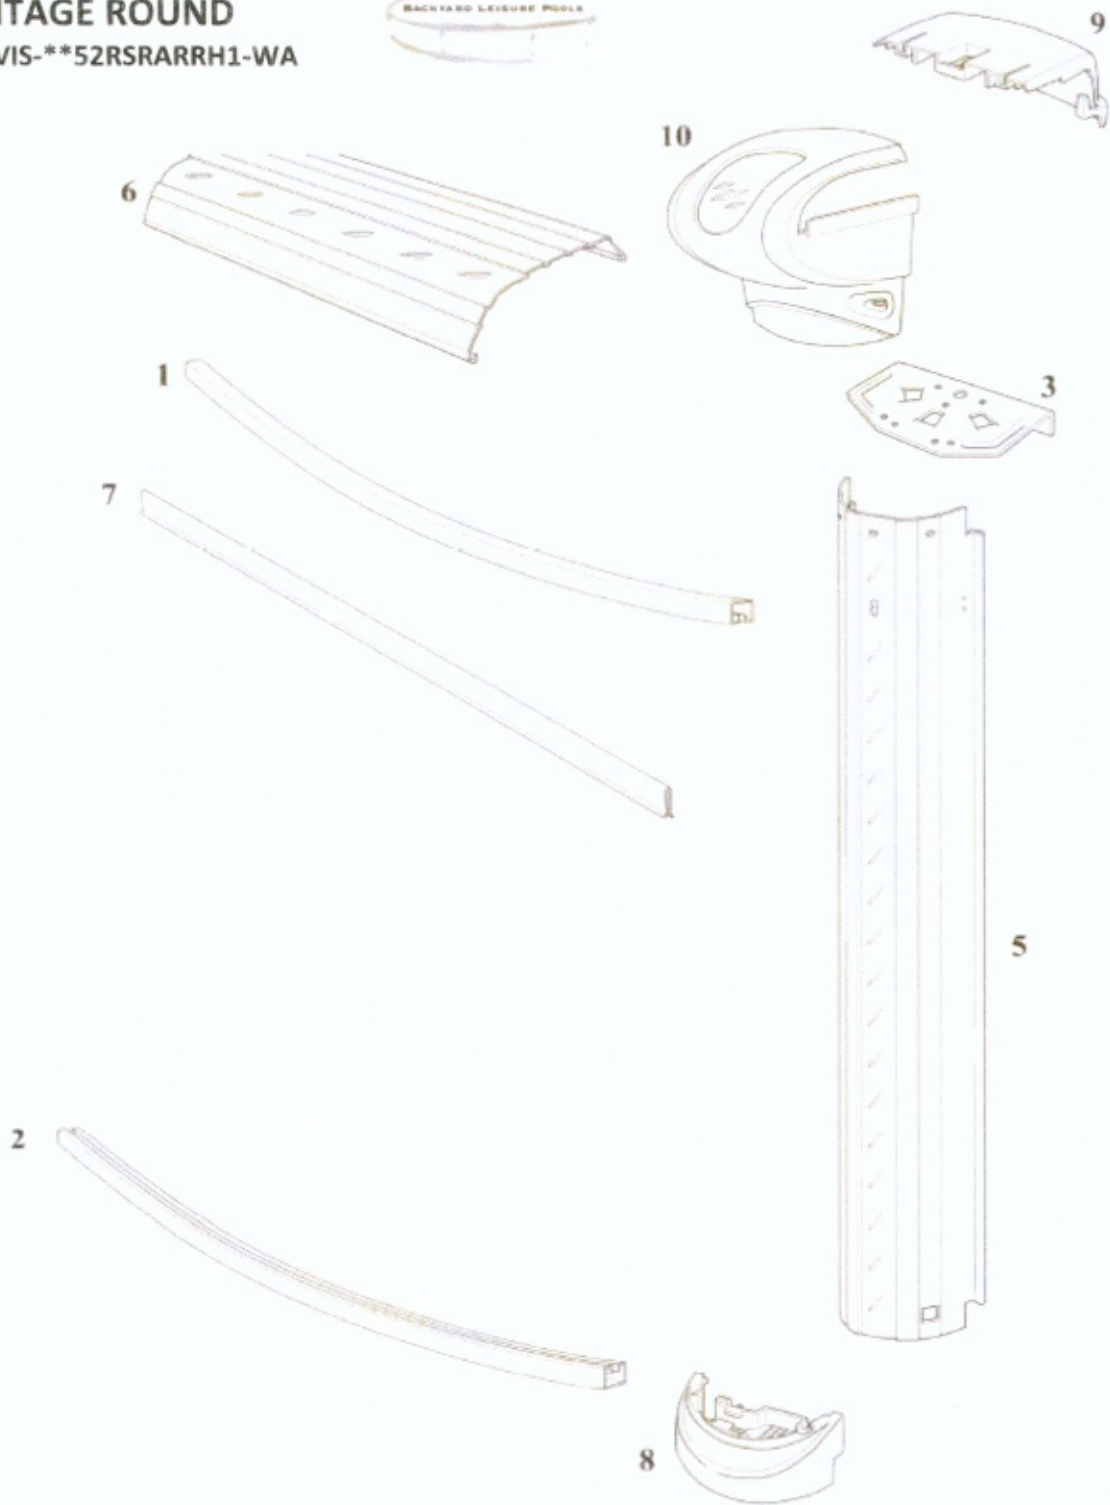

# WBI Pool Breakout

**PHER-2752RSRARRH1**

HERITAGE ROUND 27 Ft 27-52 RSRARRH1

Features: ROUND  
Size: 27 Ft  
Depth: 52

10.00

Structure Composition

7" RESIN - SAND Top Ledges  
STEEL - SAND Uprights  
RESIN Bottom Rails  
ALUMINUM Stabilizers  
RESIN Bottom Plates  
RESIN Top Plates

*Note: Double click on carton product search key to see content sheet*

Qty	Carton Part #	Carton Content Description
1	<b>CRHER2752-RSRARRH1</b>	CTN: HER 27-52 CRV-SIDE COMP
1	<b>*** WALL ***</b>	Wall - Depth: 52" Size: 27 Ft