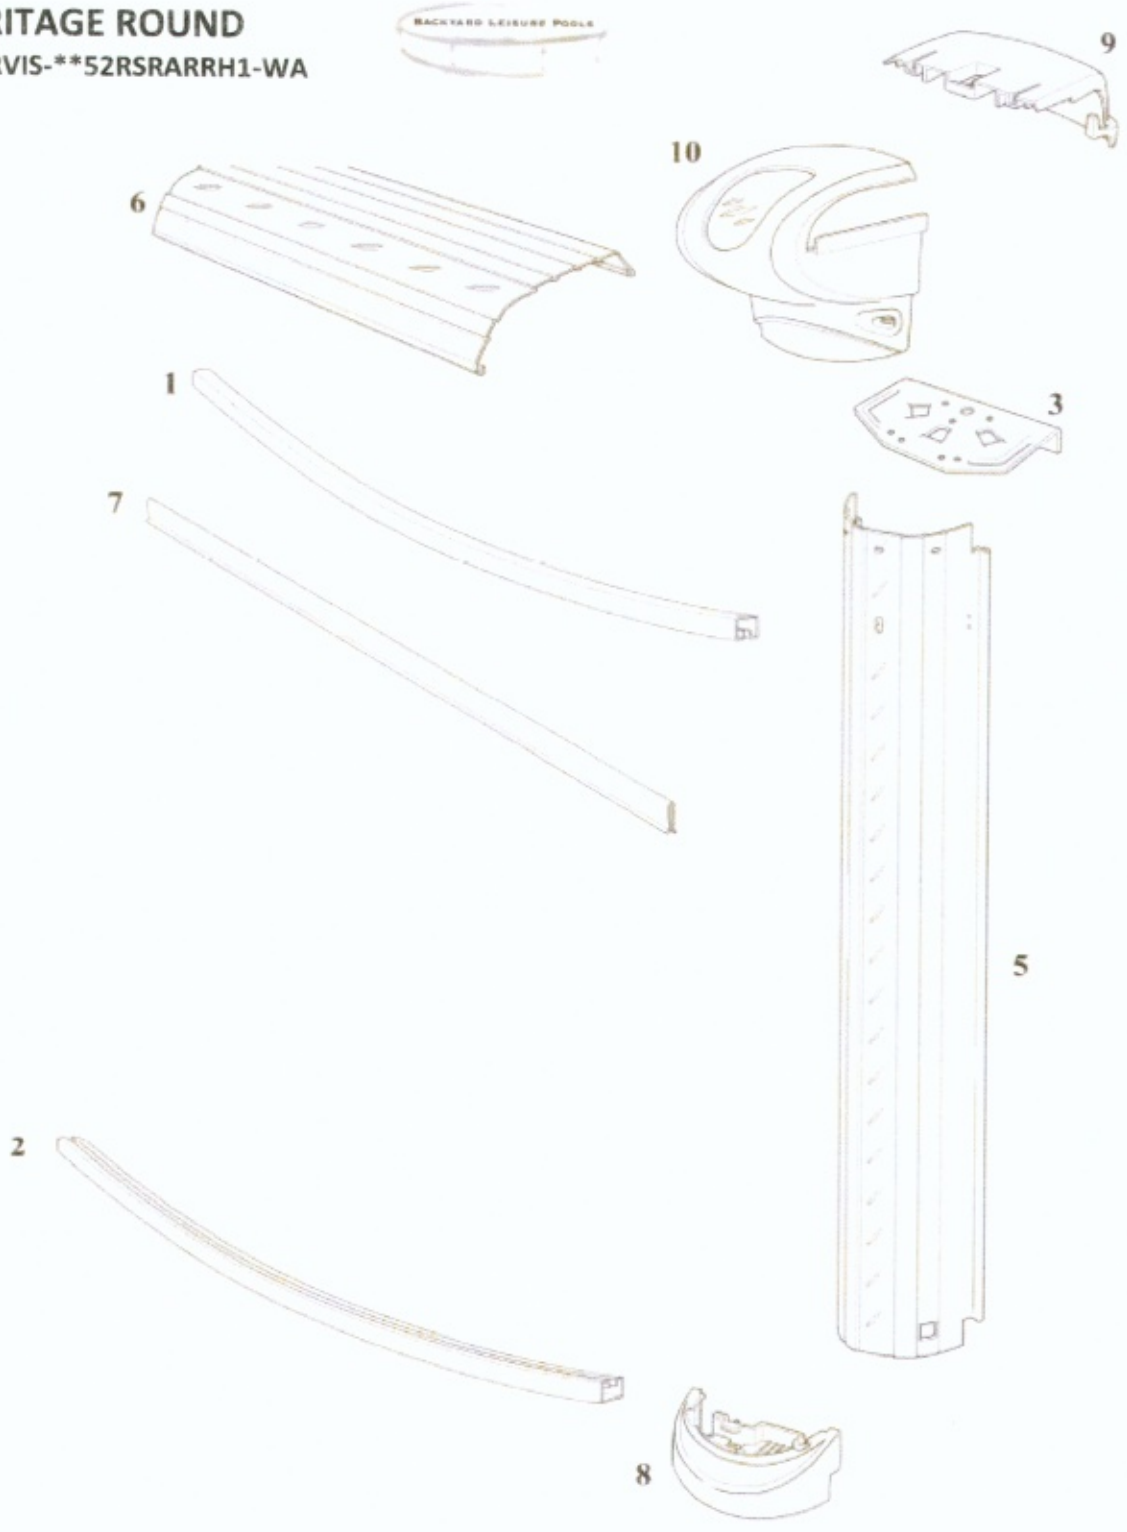

# WBI Pool Breakout

**PHER-3052RSRARRH1**

HERITAGE ROUND 30 Ft 30-52 RSRARRH1

**Features:** ROUND  
Size: 30 Ft  
Depth: 52

10.00

**Structure Composition**

7" RESIN - SAND Top Ledges  
STEEL - SAND Uprights  
RESIN Bottom Rails  
ALUMINUM Stabilizers  
RESIN Bottom Plates  
RESIN Top Plates

*Note: Double click on carton product search key to see content sheet*

Qty	Carton Part #	Carton Content Description
1	CRHER3052-RSRARRH1	CTN: HER 30-52 CRV-SIDE COMP
1	*** WALL ***	Wall - Depth: 52" Size: 30 Ft

9/14/2022

**Content Sheet**

**CRHER3052-RSRARRH1 -- CTN: HER 30-52 CRV-SIDE COMP**

Pic #			DESCRIPTION
7	24	10296	PLASTIC COPING SINGLE 48" FOR METAL STAB
2	20	12325	BTM RAIL (LX) PRL RESIN 15'0" R CMN 54-1/4" GOLD
1	23	19070	INR STAB SQ ALUM 15'0"R 51-1/4" GOLD
10	20	22732	TC 7" CHAMPAGNE OUTER HALF CVD [H1]
9	20	22734	TC 7" CHAMPAGNE INNER HALF [H1]
8	20	22735	TC 7" CHAMPAGNE BOOT [H1]
5	20	22759	UR 6" SAND TXT 51 5/8" IND/HER
6	20	22774	TR 7" SAND RESIN CMN 56-3/16" IND/HER
	1	36878	BACKYARD LEISURE CONSUMER DVD
3	20	38908	TOP PLATE 6" RESIN
	1	44-10150	HARDWARE POOL KIT ZY 150
	1	920045	BACKYARD LEISURE WARRANTY TERMS & CONDITIONS
	1	95-0007	ENVELOPES SAFETY COMPLETE
<b>Packaging</b>			
1	97-1357B		CARTON-EMPTY [2XT] ID 58-1/16X20X9-5/8 ECT48 BOT
1	97-1357T		CARTON-EMPTY [2XT] ID 58-5/16X21-1/2X9-3/4 ECT48 TOP
2	97-1366		CARTON-SCORED SHEET [2XXT] 78-1/2 X19-3/4X15-1/2 ECT48