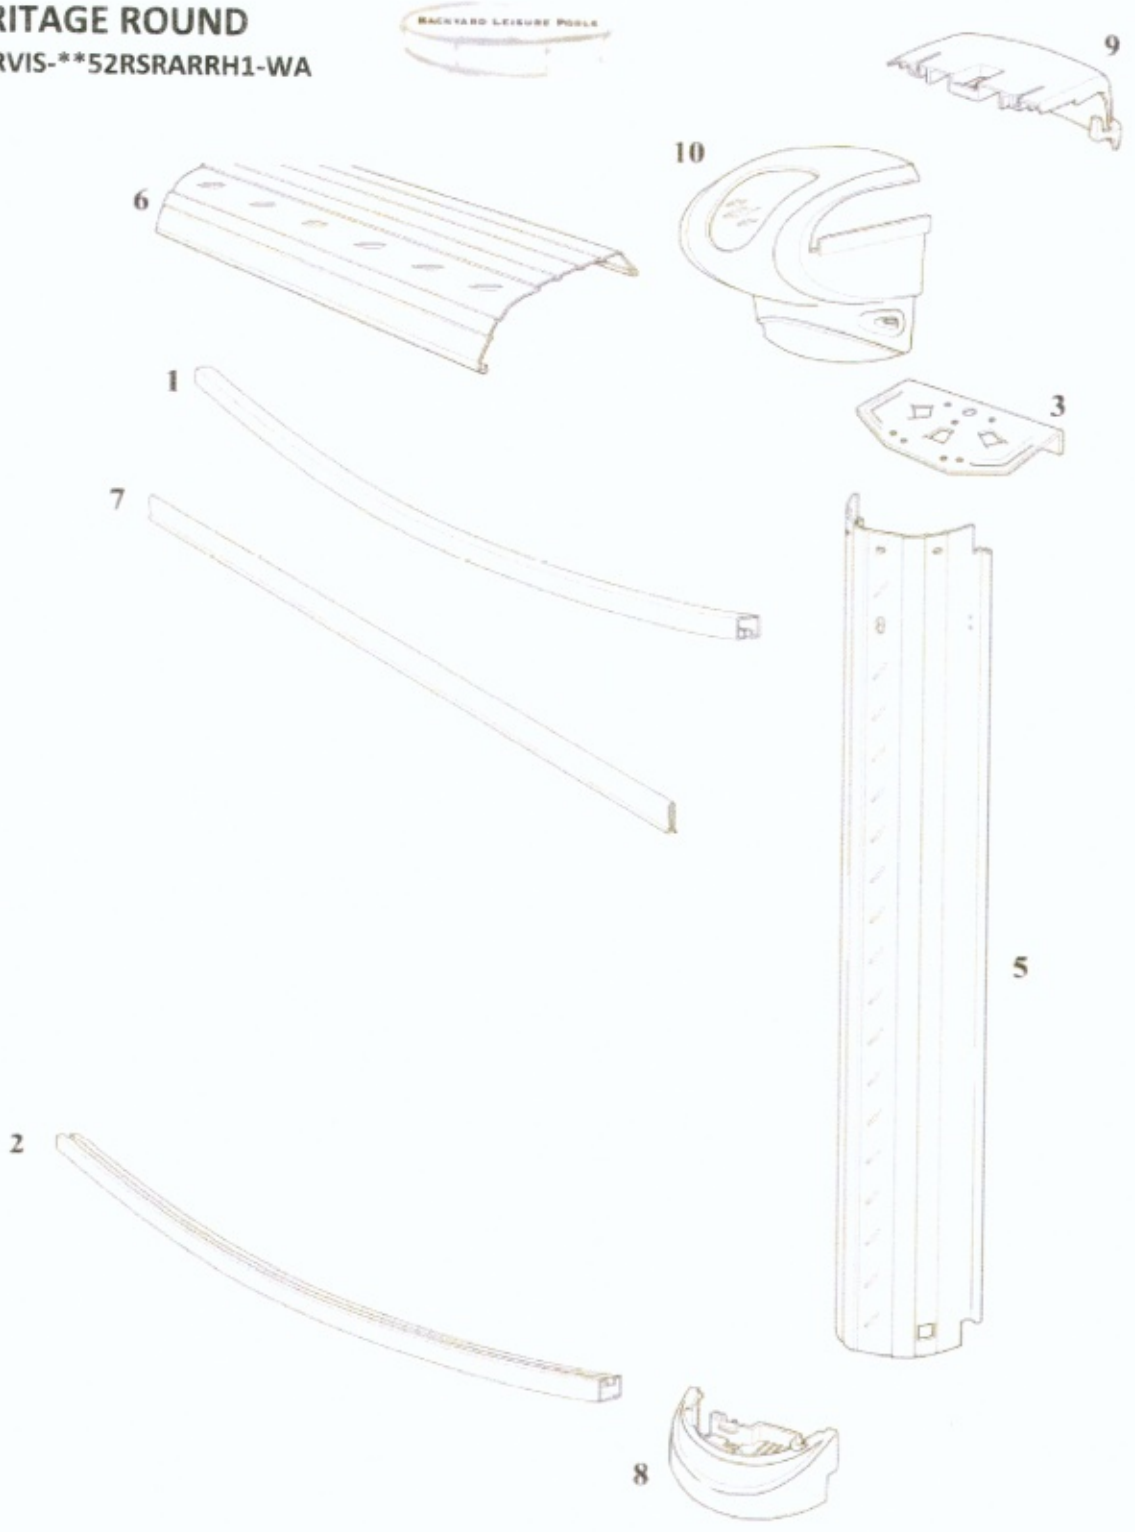

HERITAGE ROUND

PHERVIS-**52RSRARRH1-WA

WBI Pool Breakout

PHER-3352RSRARRH1

HERITAGE ROUND 33 Ft 33-52 RSRARRH1

Features: ROUND
Size: 33 Ft
Depth: 52

10.00

Structure Composition

7" RESIN - SAND Top Ledges
STEEL - SAND Uprights
RESIN Bottom Rails
ALUMINUM Stabilizers
RESIN Bottom Plates
RESIN Top Plates

Note: Double click on carton product search key to see content sheet

Qty	Carton Part #	Carton Content Description
1	CRHER3352-RSRARRH1	CTN: HER 33-52 CRV-SIDE COMP
1	*** WALL ***	Wall - Depth: 52" Size: 33 Ft

9/14/2022

Content Sheet

CRHER3352-RSRARRH1 -- CTN: HER 33-52 CRV-SIDE COMP

Pic #			DESCRIPTION
7	25	10296	PLASTIC COPING SINGLE 48" FOR METAL STAB
1	24	12269	INR STAB SQ ALUM 16'6"R 53-3/8" WHITE
2	22	12326	BTM RAIL (LX) PRL RESIN 16'6" R CMN 54-1/4" WHITE
10	22	22732	TC 7" CHAMPAGNE OUTER HALF CVD [H1]
9	22	22734	TC 7" CHAMPAGNE INNER HALF [H1]
8	22	22735	TC 7" CHAMPAGNE BOOT [H1]
5	22	22759	UR 6" SAND TXT 51 5/8" IND/HER
6	22	22774	TR 7" SAND RESIN CMN 56-3/16" IND/HER
	1	36878	BACKYARD LEISURE CONSUMER DVD
3	22	38908	TOP PLATE 6" RESIN
	1	44-10155	HARDWARE POOL KIT SS 155
	1	920045	BACKYARD LEISURE WARRANTY TERMS & CONDITIONS
	1	95-0007	ENVELOPES SAFETY COMPLETE
Packaging			
1	97-1357B		CARTON-EMPTY [2XT] ID 58-1/16X20X9-5/8 ECT48 BOT
1	97-1357T		CARTON-EMPTY [2XT] ID 58-5/16X21-1/2X9-3/4 ECT48 TOP
2	97-1366		CARTON-SCORED SHEET [2XXT] 78-1/2 X19-3/4X15-1/2 ECT48