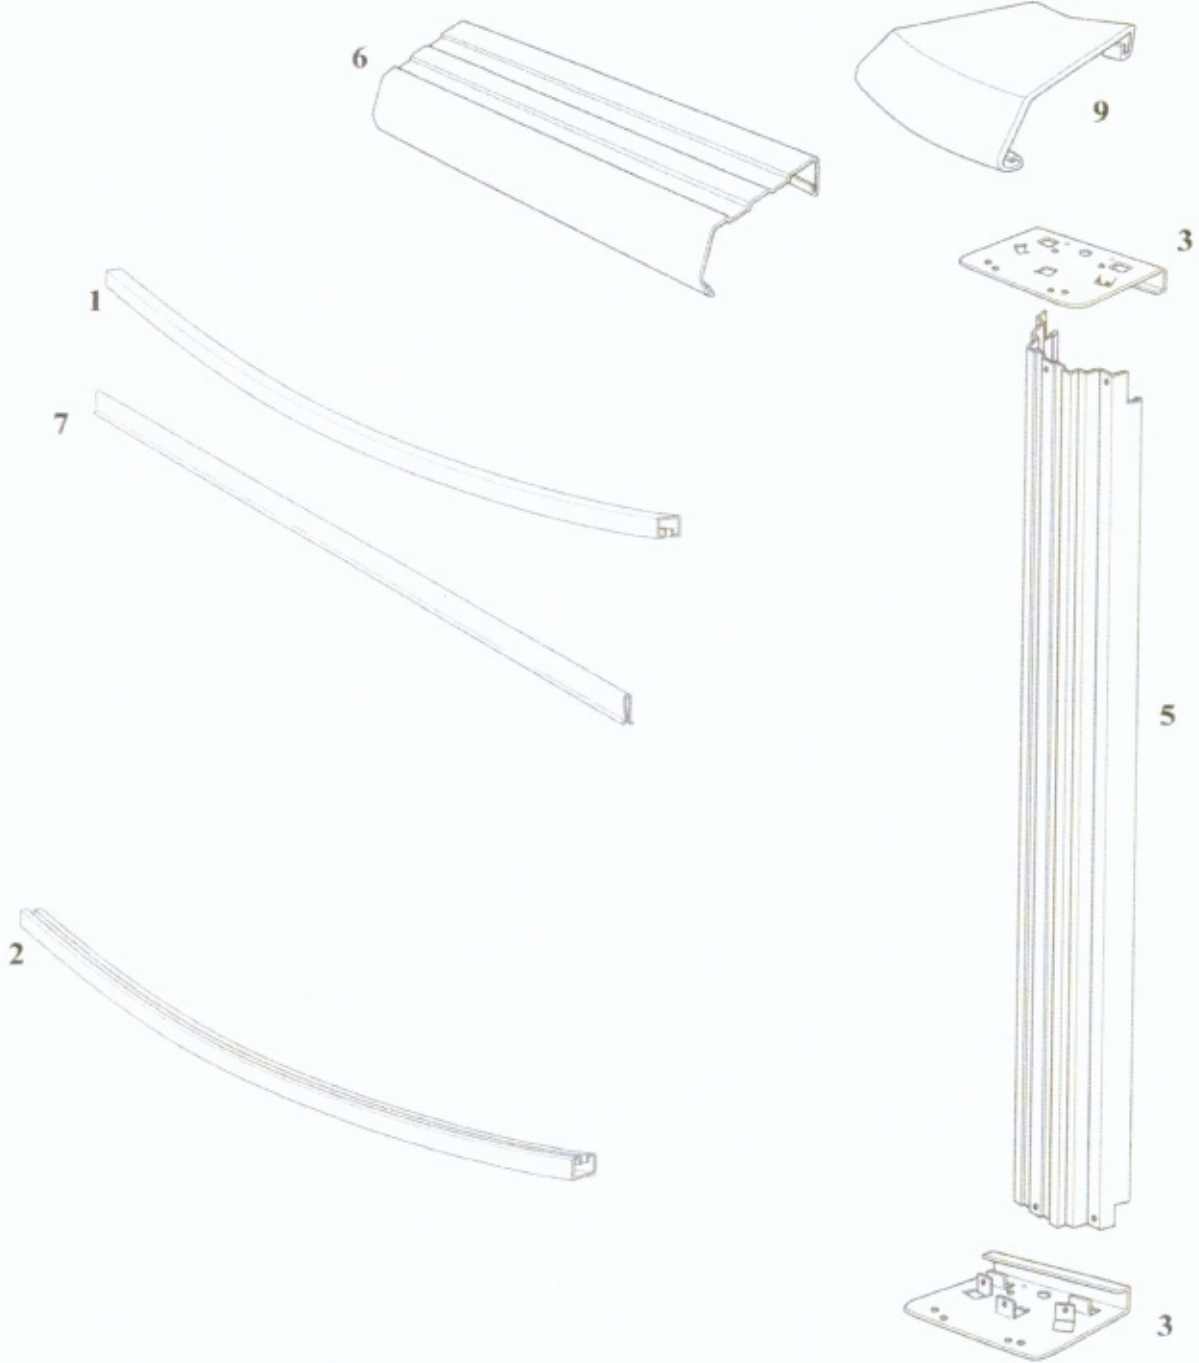

Sandstone Round

WBI Pool Breakout

PREP-2452SSPSSN1

REPRIEVE ROUND 24 Ft 24-52 SSPSSN1

Features: ROUND
Size: 24 Ft
Depth: 52

10.00

Structure Composition

STEEL - SAND Top Ledges
STEEL - SAND Uprights
PAINTED STEEL Bottom Rails
STEEL Stabilizers
STEEL Bottom Plates
STEEL Top Plates

Note: Double click on carton product search key to see content sheet

Qty	Carton Part #	Carton Content Description
1	CRREP24TS-PSSN1	CTN: REP 24 CRV-SIDE COMP
1	CRREPUS52CN1-1616	CTN: REP 52 1 CRV-SIDE FRAME COMP
1	*** WALL ***	Wall - Depth: 52" Size: 24 Ft

9/22/2021

Content Sheet

CRREP24TS-PSSN1 -- CTN: REP 24 CRV-SIDE COMP

PN	QTY		DESCRIPTION
7	19	10296	PLASTIC COPING SINGLE 48" FOR METAL STAB
3	32	11595	TOP/BOTTOM PLATE 4.5"
6	16	21428	TR SAND KK BULL CMN 55 13/16"
	1	36879	SHARKLINE CONSUMER DVD
1	18	38506	INR STAB SQ STL 12'0"R 52-1/4" DARK BLUE
2	16	38740	BTM RAIL STL MOMT 12'0"R 54-1/8" CMN DARK BLUE
	1	44-10010	HARDWARE POOL KIT ZY 10
	1	910029	SHARKLINE WARRANTY TERMS & CONDITIONS
	1	95-0007	ENVELOPES SAFETY COMPLETE
Packaging			
1		97-1357B	CARTON-EMPTY [2XT] ID 58-5/16X20X9-5/8 ETC48 BOT
1		97-1357T	CARTON-EMPTY [2XT] ID 58-5/16X21-1/2X9-3/4 ETC48 TOP

CRREPUS52CN1-1616 -- CTN: REP 52 1 CRV-SIDE FRAME COMP

P/N	QTY		DESCRIPTION
5	16	21430	UR 4.5" SAND KK 51 13/16"
9	16	21431	TC 6" PEARL CAP [N1]
Packaging			
1		97-1353B	CARTON-EMPTY [3X] ID 58-1/16X12-1/2X5-5/8 ETC48 BOT
1		97-1353T	CARTON-EMPTY [3X] ID 58-5/16X14X5-3/4 ETC48 TOP